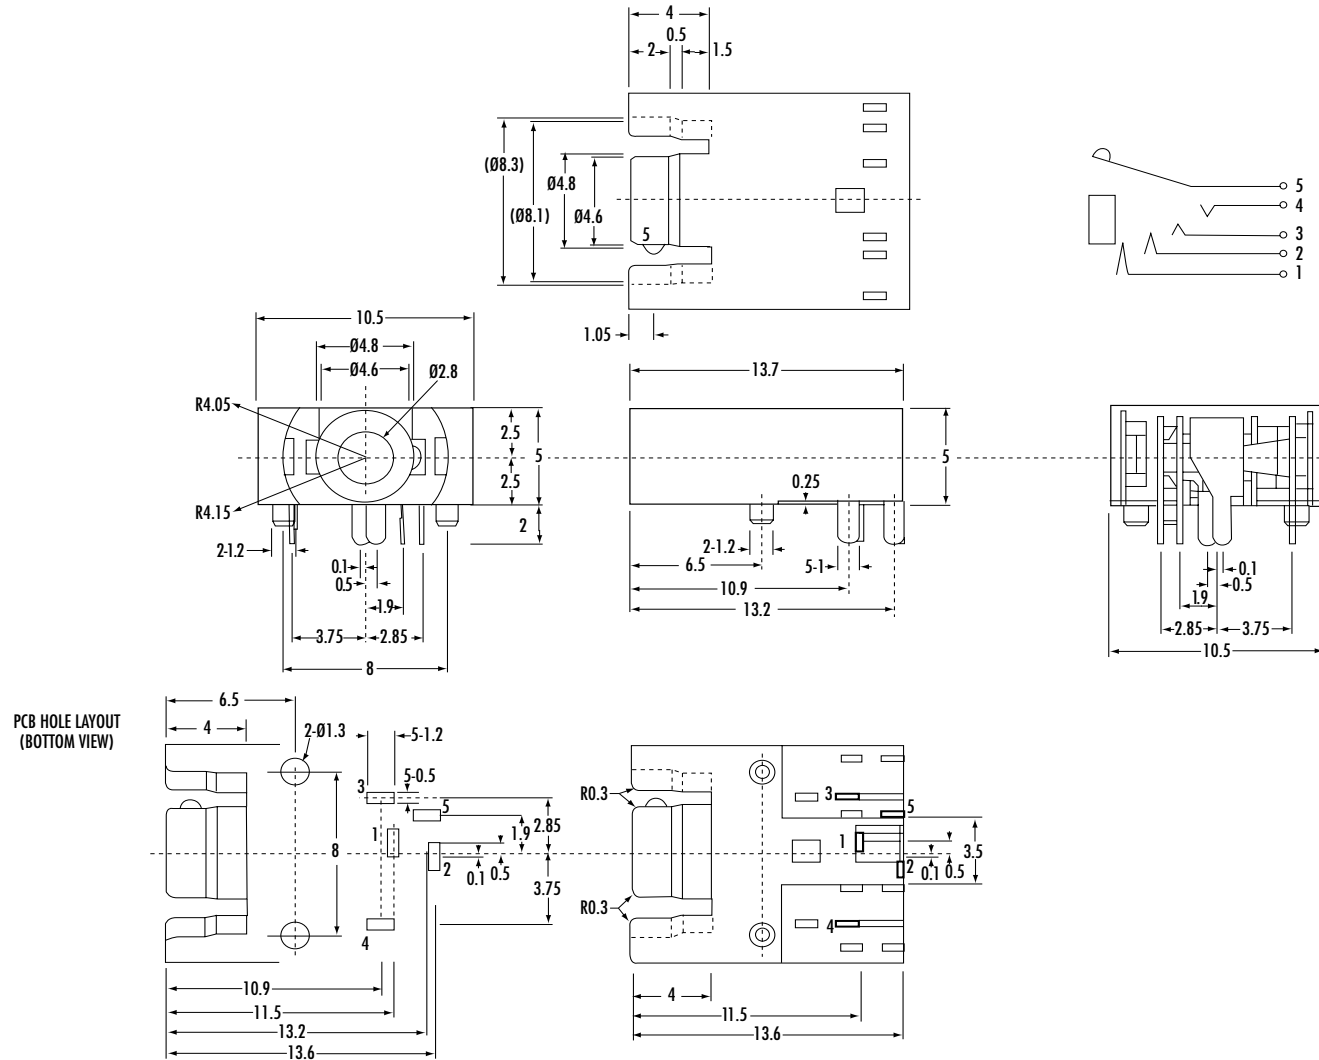

CTP-J-2508-5P-01

Phone 1-800-809-2751

Fax 1-510-440-0579

www.connect-tech-products.com • info@connect-tech-products.com

4428 Technology Drive • Fremont, CA 94538, USA • 510-498-8815 • Fax: 510-440-0579