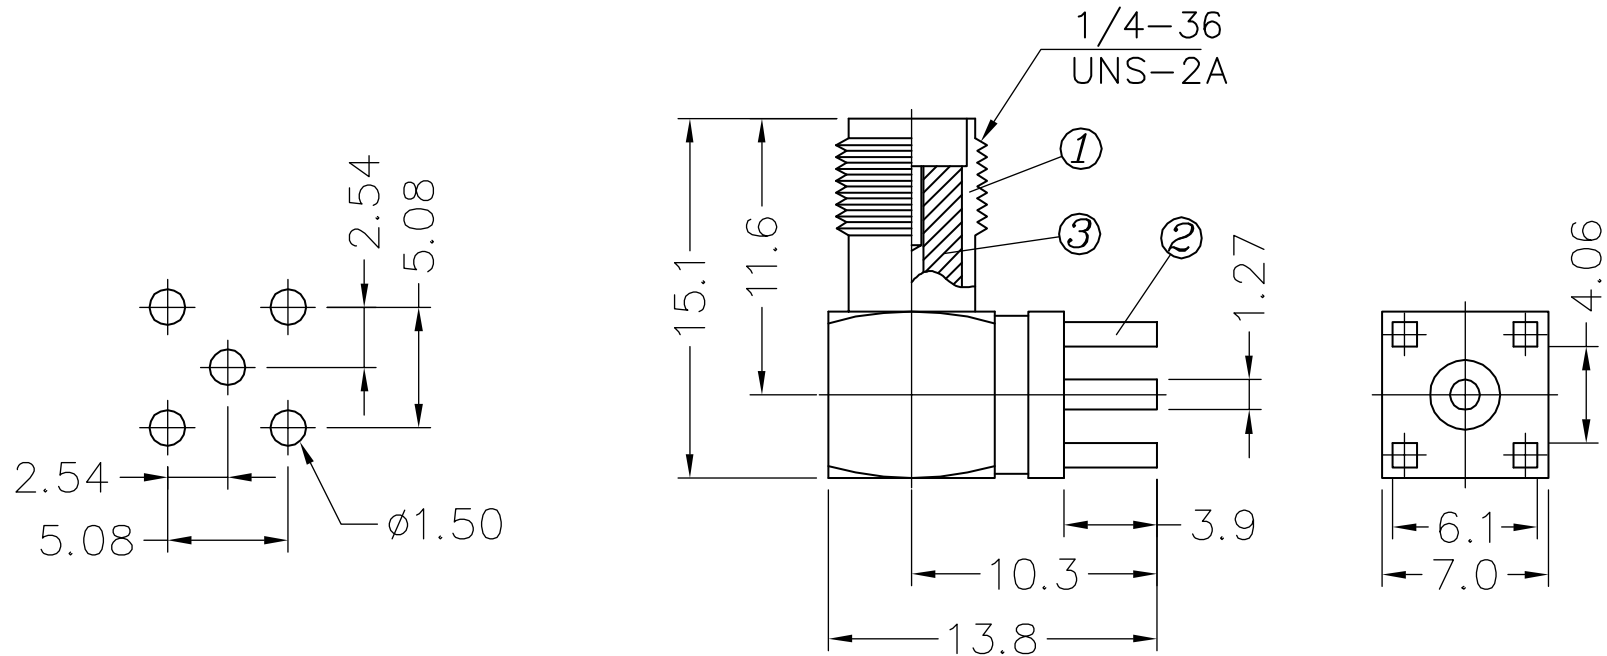

CTP-SMA-301

MATERIAL AND FINISH

- ① BRASS / 5 μ " GOLDEN PLATED
- ② BERYLLIUM COPPER / 30 μ " GOLDEN PLATED
- ③ TEFLON

Phone 1-800-809-2751

Fax 1-510-440-0579

www.connect-tech-products.com • info@connect-tech-products.com