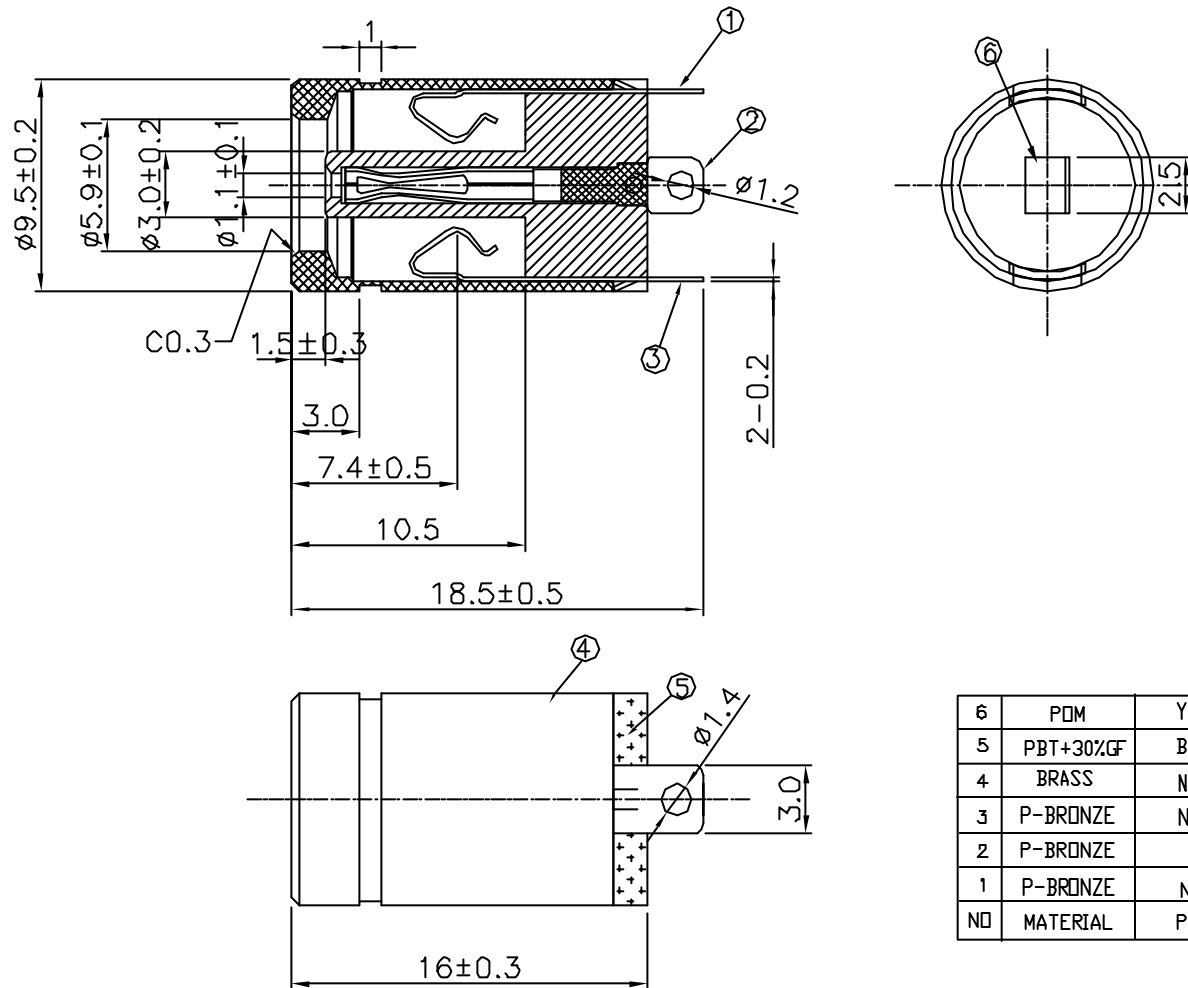

DCP-3103059-E4

Phone 1-800-809-2751

Fax 1-510-440-0579

www.connect-tech-products.com • info@connect-tech-products.com

4428 Technology Drive • Fremont, CA 94538, USA • 510-498-8815 • Fax: 510-440-0579