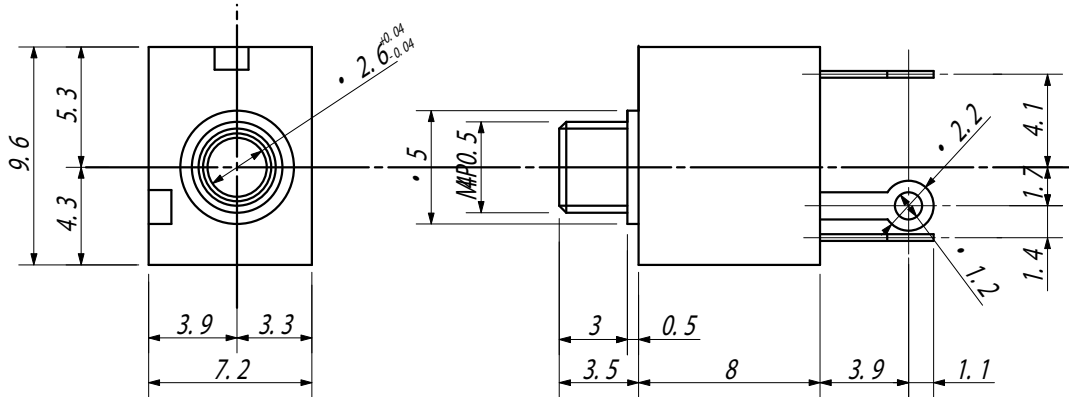

J-255

PART NAME	QTY	MATERIAL	PLATING	REMARKS
BODY	1	P. C. +G		BLACK
METAL	1	HB250 C3602BDS	Ni - 3	
MAIN TERMINAL	1	HB100 C2680R-H	Ag	(TIP CONTACT)
FIX TERMINAL	1	HB100 C2680R-H	Ag	
EARTH TERMINAL	1	HB100 C2680R-H	Ag	(SLEEVE CONTACT)
SPRING	1	SUS-304		HEAT TREATMENT