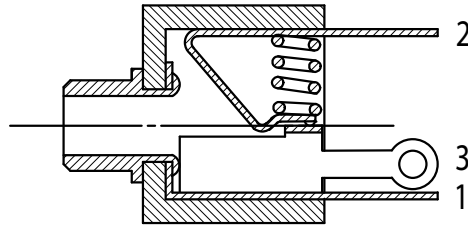

J-255

PART NAME	QTY	MATERIAL	PLATING	REMARKS
BODY	1	P. C. +G		BLACK
METAL	1	HB250 C3602BDS	Ni - 3	
MAIN TERMINAL	1	HB100 C2680R-H	Ag	(TIP CONTACT)
FIX TERMINAL	1	HB100 C2680R-H	Ag	
EARTH TERMINAL	1	HB100 C2680R-H	Ag	(SLEEVE CONTACT)
SPRING	1	SUS-304		HEAT TREATMENT