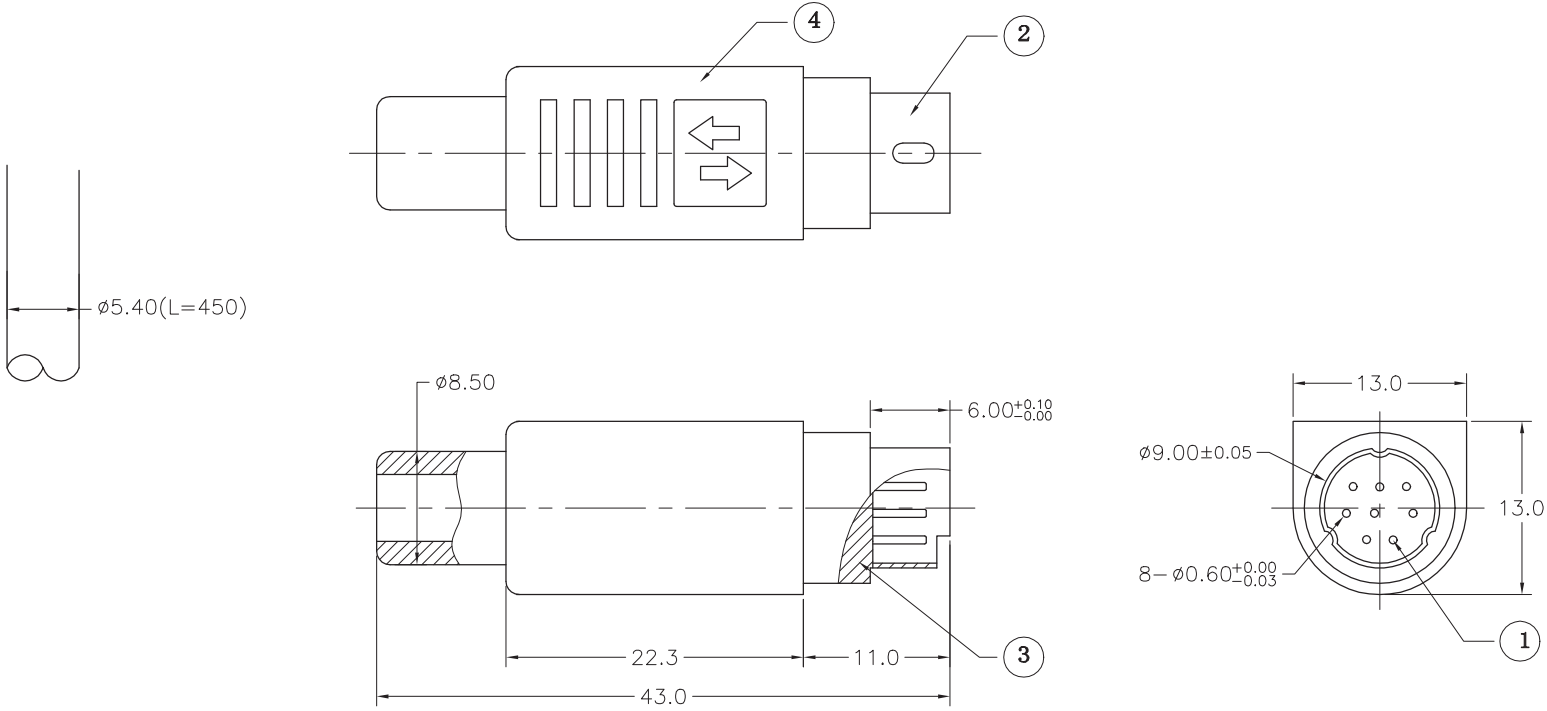

# MD3P-8P

ARRANGEMENT OF CONTACTS	MD-3P	MD-4P	MD-5P	MD-6P	MD-7P	MD-8P	MD-7PS
MODEL NO	MD-3P	MD-4P	MD-5P	MD-6P	MD-7P	MD-8P	MD-7PS

Phone 1-800-809-2751

Fax 1-510-440-0579

www.connect-tech-products.com • info@connect-tech-products.com