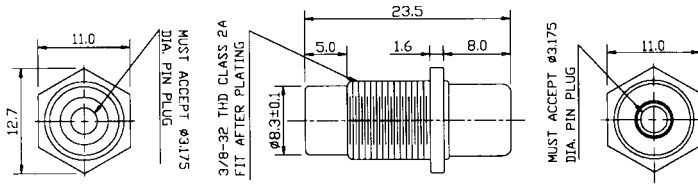

# Straight Adapters: Phone Jack To Jack, Jack To Female, IEC To F Male Type

OTHER FLAT OPTIONS AVAILABLE

**CTP-186C-05**  
PHONE JACK TO PHONE JACK

OTHER FLAT OPTIONS AVAILABLE

**CTP-186G**  
PHONE JACK TO F FEMALE

OTHER FLAT OPTIONS AVAILABLE

**CTP-186A-2**  
PHONE JACK TO F FEMALE

**CTP-128-0248**  
IEC FEMALE TO F FEMALE