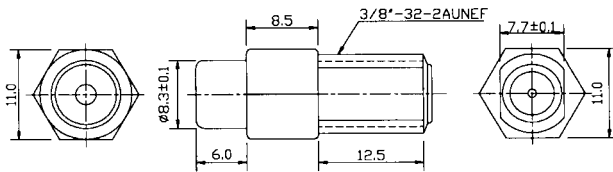

# Straight Adapters: Phone Jack To Jack, Jack To Female, IEC To F Male Type

OTHER FLAT OPTIONS AVAILABLE

**CTP-186C-05**  
PHONE JACK TO PHONE JACK

OTHER FLAT OPTIONS AVAILABLE

**CTP-186G**  
PHONE JACK TO F FEMALE

OTHER FLAT OPTIONS AVAILABLE

**CTP-186A-2**  
PHONE JACK TO F FEMALE

**CTP-128-0248**  
IEC FEMALE TO F FEMALE