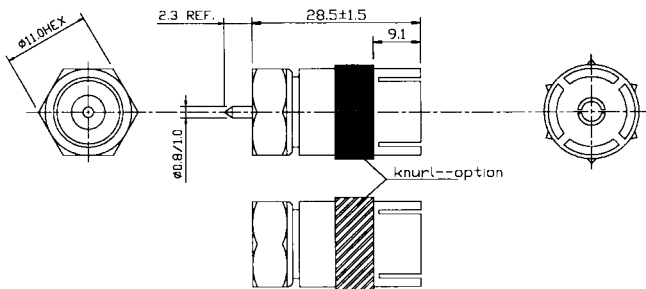

# Straight Adapters: Phone Jack To Jack, Jack To Female, IEC To F Male Type

OTHER FLAT OPTIONS AVAILABLE

**CTP-186C-05**  
PHONE JACK TO PHONE JACK

OTHER FLAT OPTIONS AVAILABLE

**CTP-186G**  
PHONE JACK TO F FEMALE

OTHER FLAT OPTIONS AVAILABLE

**CTP-186A-2**  
PHONE JACK TO F FEMALE

**CTP-128-0248**  
IEC FEMALE TO F FEMALE