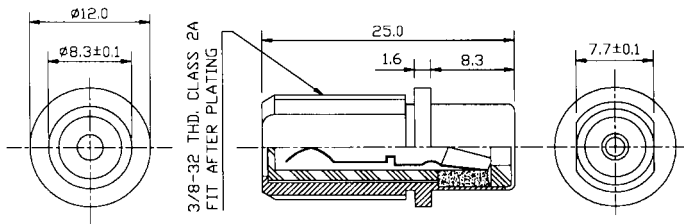

# Straight Adapters: Phone Jack To Jack, Jack To Female, IEC To F Male Type

OTHER FLAT OPTIONS AVAILABLE

**CTP-186C-05**  
PHONE JACK TO PHONE JACK

OTHER FLAT OPTIONS AVAILABLE

**CTP-186G**  
PHONE JACK TO F FEMALE

OTHER FLAT OPTIONS AVAILABLE

**CTP-186A-2**  
PHONE JACK TO F FEMALE

**CTP-128-0248**  
IEC FEMALE TO F FEMALE