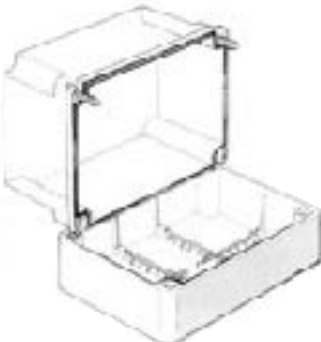

## Enclosures with grey covers - IP56

Pat No.	Outside Dimensions (in)			Use back panel Pat No.	Usable with: Mgw Brk	List Price \$ Each
	H	W	D			
GW44404	4	4	2			10.99
GW44405	4 3/4	3 1/4	2			11.49
GW44406	6	4 3/8	2 7/8			16.75
GW44407**	7 5/8	5 5/8	2 7/8	GW44615	+	29.75
GW44408**	9 1/2	7 5/8	3 5/8	GW44616	+	45.49
GW44409**	11 7/8	8 3/4	4 7/8	GW44617	+	65.25
GW44410**	15	12	4 7/8	GW44618	+	88.99
GW44411**	18 1/4	15	4 7/8	GW44619	+	129.99

## Enclosures with deep grey covers - IP56

Pat No.	Outside Dimensions (in)			Use back panel Pat No.	Usable with: Mgw Brk	List Price \$ Each
	H	W	D			
GW44414	4	4	4 7/8			13.99
GW44415	4 7/8	3 1/4	4 7/8			16.75
GW44416	6	4 3/8	5 5/8			24.75
GW44417**	7 5/8	5 5/8	5 5/8	GW44615	+	35.49
GW44418**	9 1/2	7 5/8	6 3/8	GW44616	+	53.25
GW44419**	11 7/8	8 3/4	7 1/8	GW44617	+	75.25
GW44420**	15	12	7 1/8	GW44618	+	110.99
GW44421**	18 1/8	15	7 1/8	GW44619	+	152.49

## Enclosures with clear covers - IP56

Pat No.	Outside Dimensions (in)			Use back panel Pat No.	Usable with: Mgw Brk	List Price \$ Each
	H	W	D			
GW44426	6	4 3/8	2 7/8			17.75
GW44427**	7 7/8	5 5/8	2 7/8	GW44615	+	31.75
GW44428**	9 1/2	7 5/8	3 5/8	GW44616	+	49.49
GW44429**	11 7/8	8 3/4	4 7/8	GW44617	+	70.99
GW44430**	15	12	4 7/8	GW44618	+	98.99
GW44431**	18 1/8	15	4 7/8	GW44618	+	143.99

## Enclosures with deep clear covers - IP56

Pat No.	Outside Dimensions (in)			Use back panel Pat No.	Usable with: Mgw Brk	List Price \$ Each
	H	W	D			
GW44436	6	4 3/8	5 5/8			25.75
GW44437**	7 5/8	5 5/8	5 5/8	GW44615	+	39.49
GW44438**	9 1/2	7 5/8	6 3/8	GW44616	+	59.25
GW44439**	11 7/8	8 3/4	7 1/8	GW44617	+	82.99
GW44440**	15	12	7 1/8	GW44618	+	121.99
GW44441**	18 1/4	15	7 1/8	GW44619	+	173.99