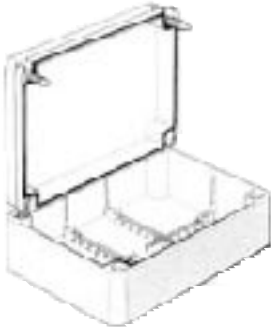

# Grey Surface Mount Enclosures High Heat-resistant Polymer 115°C

## Enclosures with grey covers - IP56

Pat No.	Outside Dimensions (in)			Use back panel Pat No.	Usable with: Mgw Brk	List Price \$ Each
	H	W	D			
GW44404	4	4	2			10.99
GW44405	4 3/4	3 1/4	2			11.49
GW44406	6	4 3/8	2 7/8			16.75
GW44407**	7 5/8	5 5/8	2 7/8	GW44615	+	29.75
GW44408**	9 1/2	7 5/8	3 5/8	GW44616	+	45.49
GW44409**	11 7/8	8 3/4	4 7/8	GW44617	+	65.25
GW44410**	15	12	4 7/8	GW44618	+	88.99
GW44411**	18 1/4	15	4 7/8	GW44619	+	129.99

## Enclosures with deep grey covers - IP56

Pat No.	Outside Dimensions (in)			Use back panel Pat No.	Usable with: Mgw Brk	List Price \$ Each
	H	W	D			
GW44414	4	4	4 7/8			13.99
GW44415	4 7/8	3 1/4	4 7/8			16.75
GW44416	6	4 3/8	5 5/8			24.75
GW44417**	7 5/8	5 5/8	5 5/8	GW44615	+	35.49
GW44418**	9 1/2	7 5/8	6 3/8	GW44616	+	53.25
GW44419**	11 7/8	8 3/4	7 1/8	GW44617	+	75.25
GW44420**	15	12	7 1/8	GW44618	+	110.99
GW44421**	18 1/8	15	7 1/8	GW44619	+	152.49