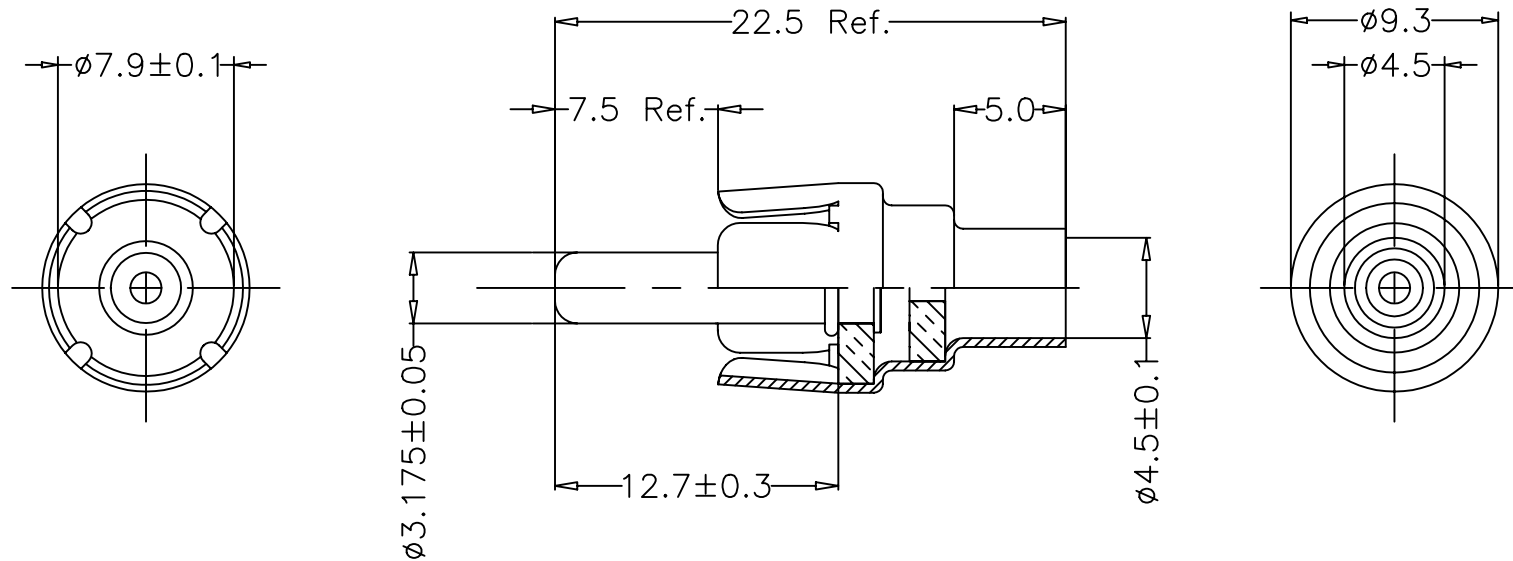

CTP-035A-1

* COMPARABLE WITH :

3	INSULATOR WASHER	P-001C-00 & P-006C-00	PHENOLIC	-
2	CENTER CONTACT	P-004B-00	BRASS	Ni
1	SHIELD CASE	P-011A-00	C.R.STEEL	TIN LEAD
ITEM	PARTS NAME	Δ PARTS NO.	MATERIAL	FINISH
PARTS LIST				