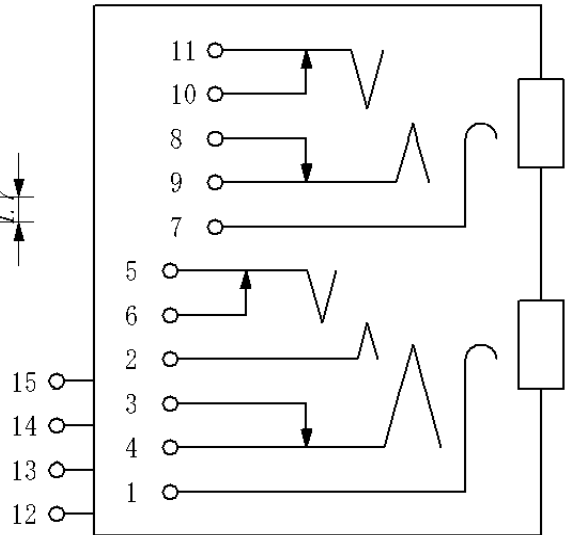

# CTP-0653

LEADS	WIDE × THICKNESS
1-6:	1.5 × 0.25/0.3/0.4
7-11:	0.7/0.8 × 0.4/0.5
12-15:	1.45 × 0.3

Phone 1-800-809-2751

Fax 1-510-440-0579

www.connect-tech-products.com • info@connect-tech-products.com

4428 Technology Drive • Fremont, CA 94538, USA • 510-498-8815 • Fax: 510-440-0579