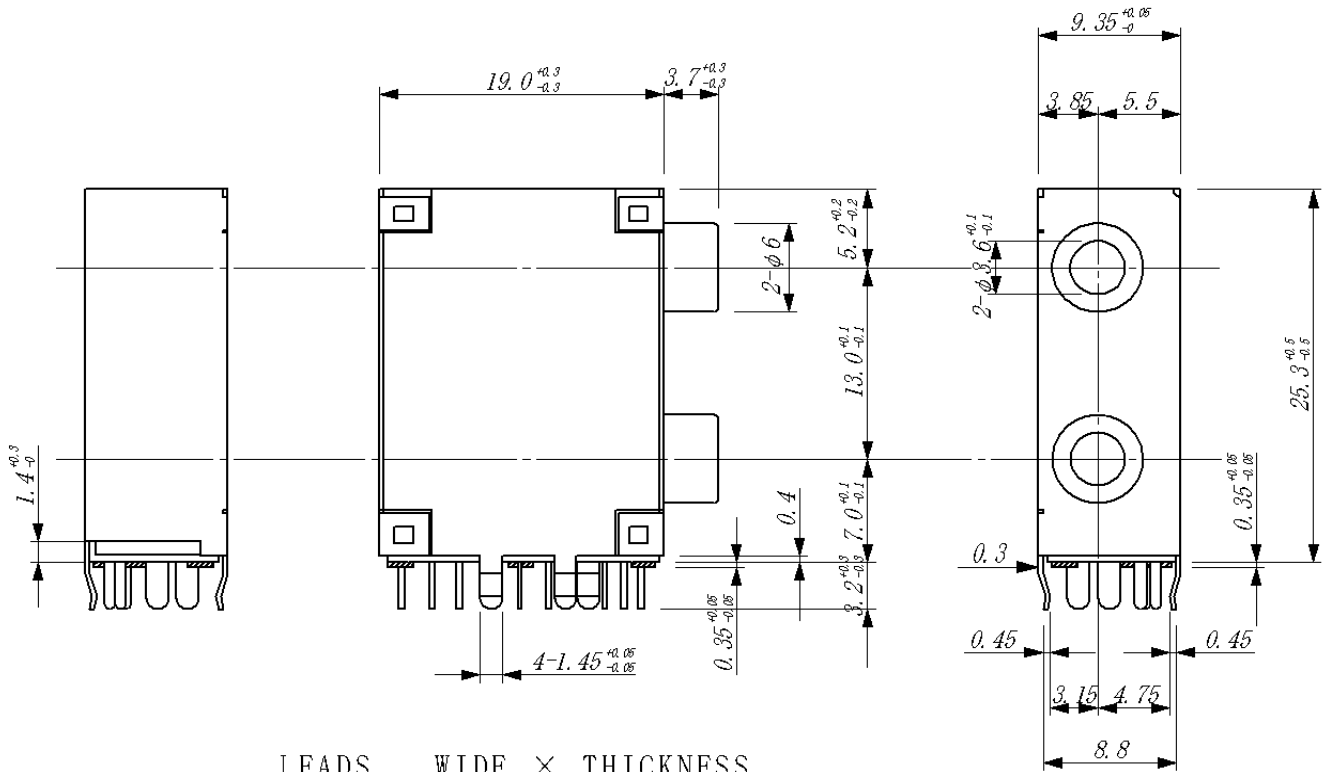

# CTP-0653

LEADS	WIDE × THICKNESS
1-6:	1.5 × 0.25/0.3/0.4
7-11:	0.7/0.8 × 0.4/0.5
12-15:	1.45 × 0.3

Phone 1-800-809-2751

Fax 1-510-440-0579

www.connect-tech-products.com • info@connect-tech-products.com

4428 Technology Drive • Fremont, CA 94538, USA • 510-498-8815 • Fax: 510-440-0579