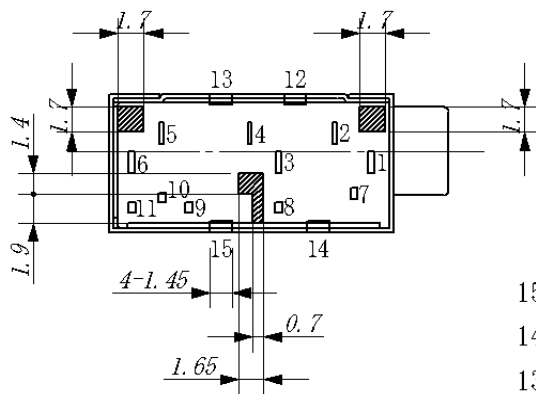

# CTP-0653

LEADS	WIDE × THICKNESS
1-6:	1.5 × 0.25/0.3/0.4
7-11:	0.7/0.8 × 0.4/0.5
12-15:	1.45 × 0.3

Phone 1-800-809-2751

Fax 1-510-440-0579

www.connect-tech-products.com • info@connect-tech-products.com

4428 Technology Drive • Fremont, CA 94538, USA • 510-498-8815 • Fax: 510-440-0579