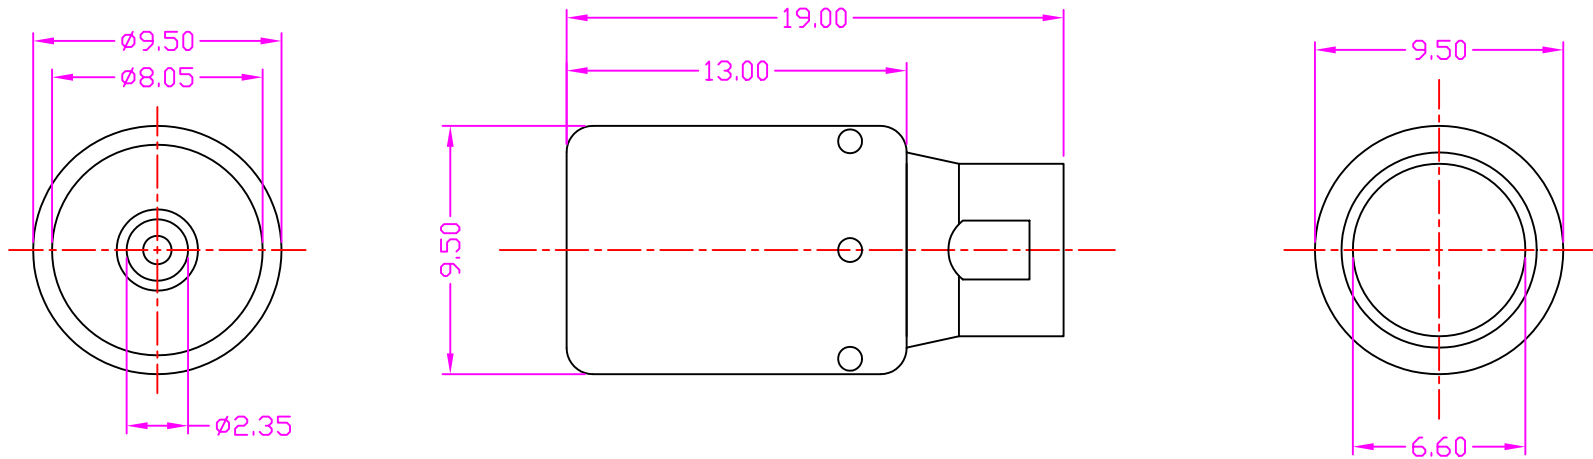

CTP-087-3A

MATERIALS

1. INSULATOR : POLYESTER, UL94V-0
2. SHIELD CASE : C.R. STEEL, WHOLE TIN PLATED
3. CONTACT : BRASS, WHOLE TIN PLATED

Phone 1-800-809-2751

Fax 1-510-440-0579

www.connect-tech-products.com • info@connect-tech-products.com