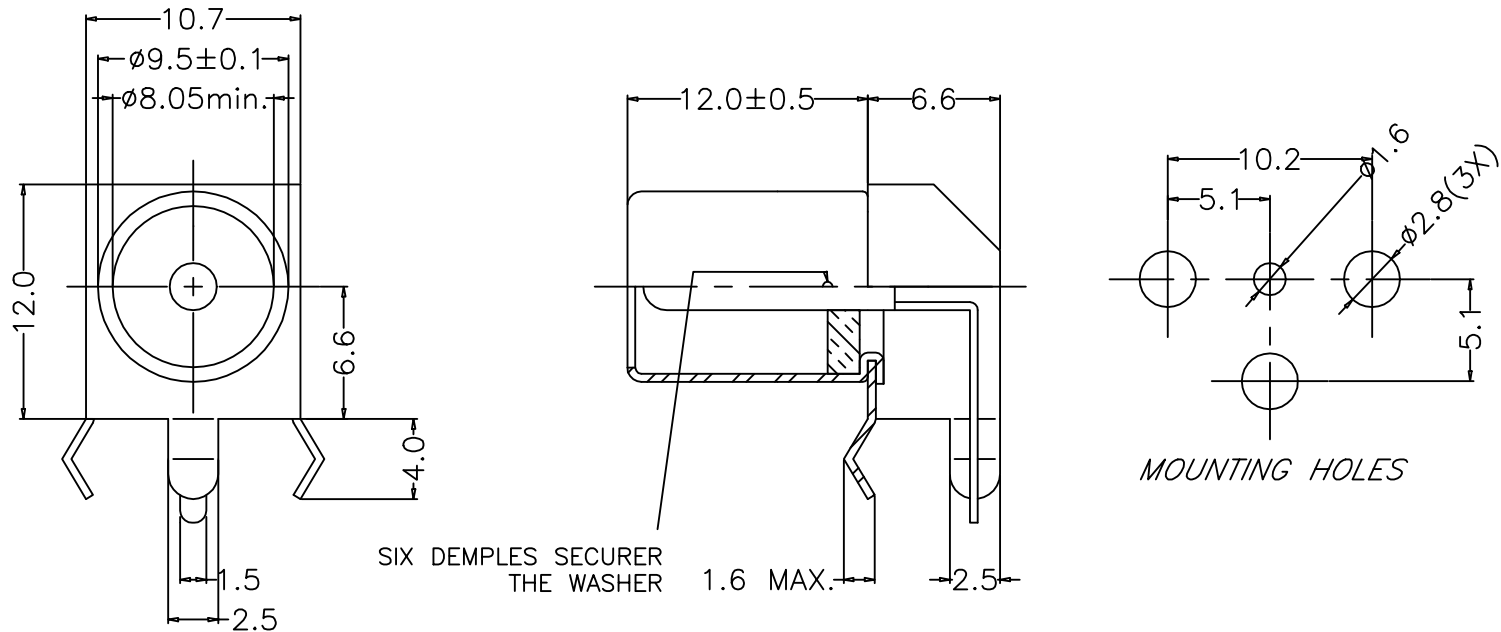

CTP-087H

* COMPARABLE WITH :

PARTS LIST				
ITEM	PARTS NAME	PARTS NO.	MATERIAL	FINISH
1	SHIELD CASE	P-042A-03	C.R.STEEL	Ni
2	CENTER CONTACT	P-020B-04	BRASS	Tin Lead
3	INSULATOR WASHER	P-011C-00	POLYESTER	-
4	BRACKET	J-012A-00	C.R.STEEL	Tin