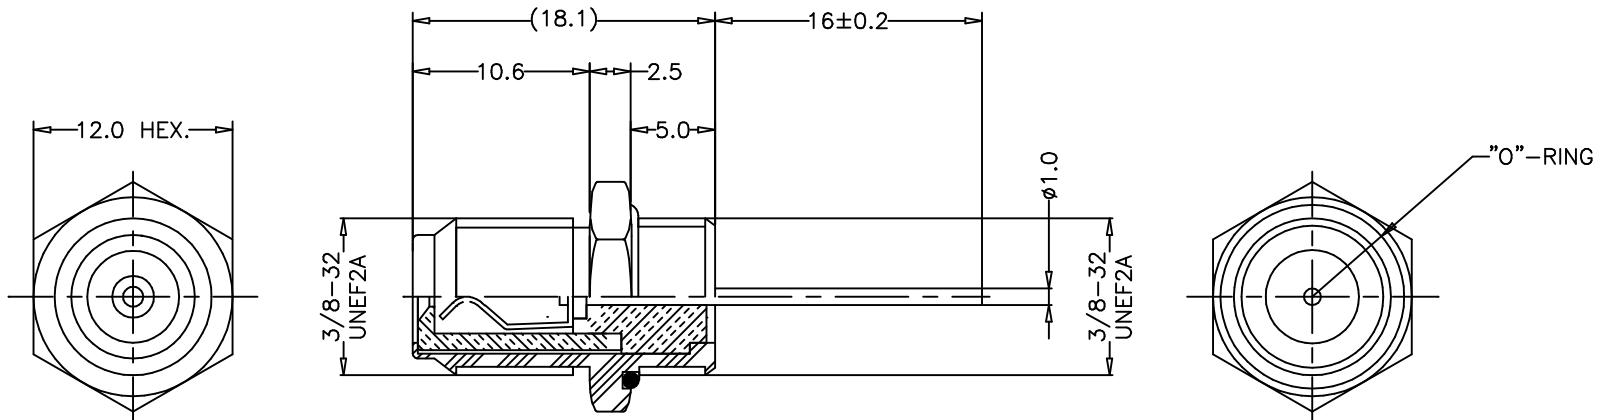

CTP-128-713C-02

* COMPARABLE WITH :

8	INSULATOR BUSHING	POLY PROPYRENE	-
7	CENTER CONTACT	PHOSPHOR BRONZE	Tin
6	SHIELD CASE	BRASS	Ni
5	O RING	NBR	-
4	CENTER BUSHING	POLYAMIDES	-
3	SHIELD PAD	SILICON	-
2	BACK BUSHING	TEFLON	-
1	CENTER PIN	BRASS	Tin
ITEM	PARTS NAME	MATERIAL	FINISH
PARTS LIST			