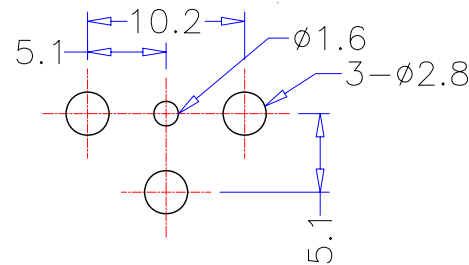

CTP-156C-S-2G

MOUNTING HOLES

Phone 1-800-809-2751

Fax 1-510-440-0579

www.connect-tech-products.com • info@connect-tech-products.com

4428 Technology Drive • Fremont, CA 94538, USA • 510-498-8815 • Fax: 510-440-0579