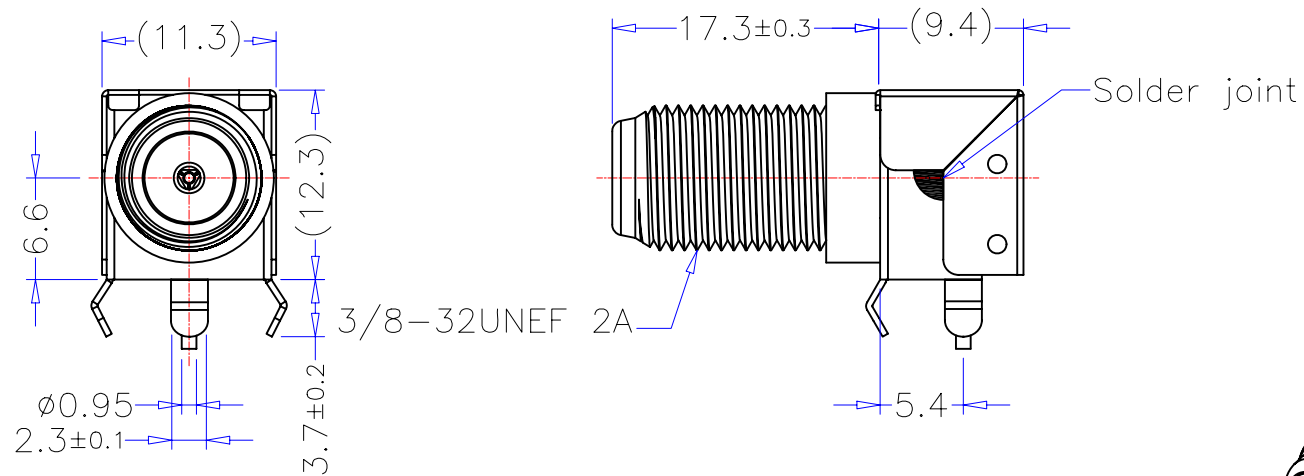

CTP-156C-S-2G

MOUNTING HOLES

Phone 1-800-809-2751

Fax 1-510-440-0579

www.connect-tech-products.com • info@connect-tech-products.com

4428 Technology Drive • Fremont, CA 94538, USA • 510-498-8815 • Fax: 510-440-0579