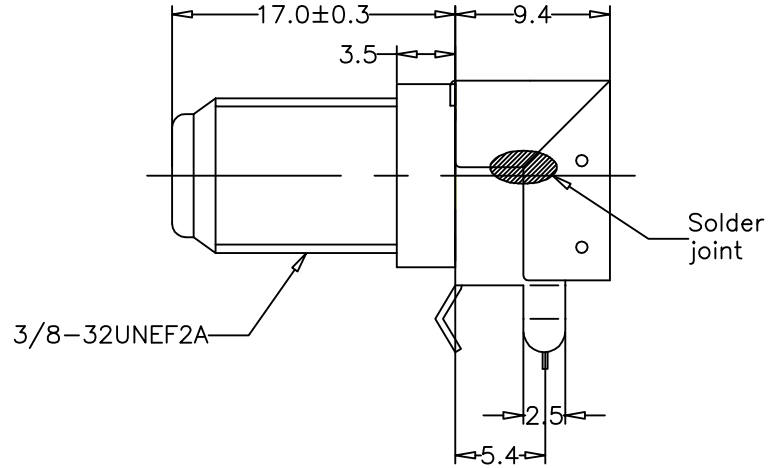

CTP-156C-S

MOUNTING HOLES

NOTE : THE APPEARANCE AND CHARACTERISTIC REQUESTED TO SPECIFICATION.

Phone 1-800-809-2751

Fax 1-510-440-0579

www.connect-tech-products.com • info@connect-tech-products.com

4428 Technology Drive • Fremont, CA 94538, USA • 510-498-8815 • Fax: 510-440-0579