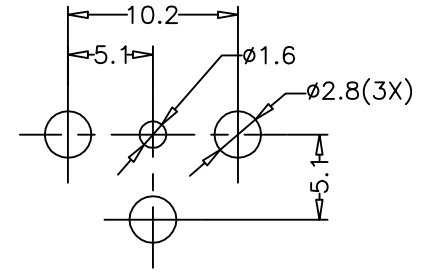

CTP-156C-S

MOUNTING HOLES

NOTE : THE APPEARANCE AND CHARACTERISTIC REQUESTED TO SPECIFICATION.

Phone 1-800-809-2751

Fax 1-510-440-0579

www.connect-tech-products.com • info@connect-tech-products.com

4428 Technology Drive • Fremont, CA 94538, USA • 510-498-8815 • Fax: 510-440-0579