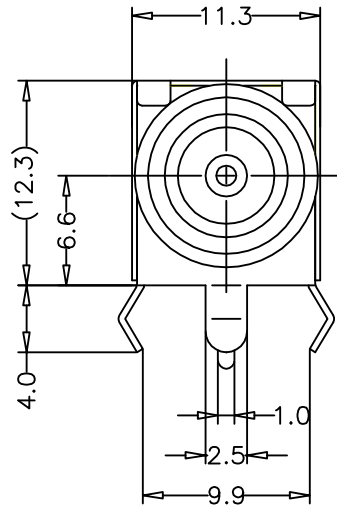

CTP-156C-S

MOUNTING HOLES

NOTE : THE APPEARANCE AND CHARACTERISTIC REQUESTED TO SPECIFICATION.

Phone 1-800-809-2751

Fax 1-510-440-0579

www.connect-tech-products.com • info@connect-tech-products.com

4428 Technology Drive • Fremont, CA 94538, USA • 510-498-8815 • Fax: 510-440-0579