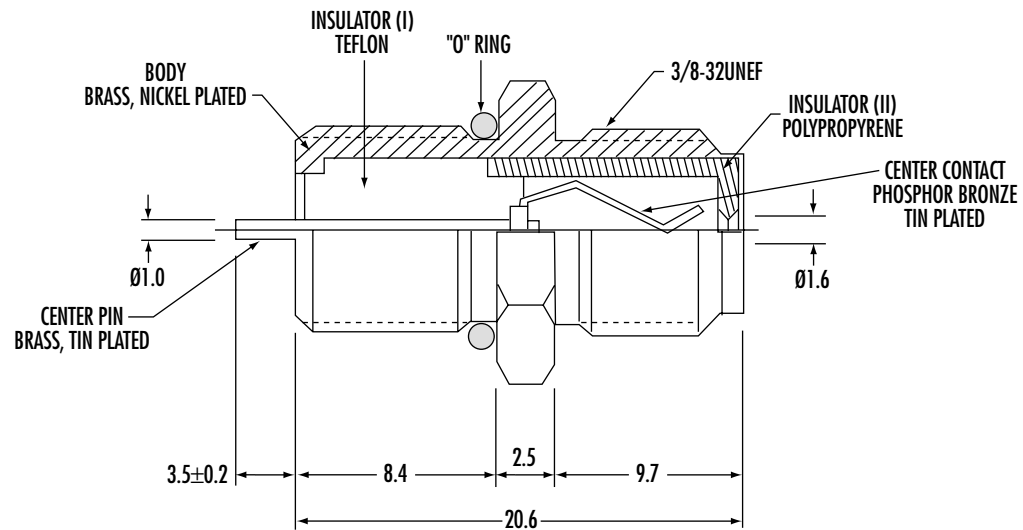

CTP-157-713

WATERTIGHT F FEMALE

14MM ALSO AVAILABLE

Phone 1-800-809-2751

Fax 1-510-440-0579

www.connect-tech-products.com • info@connect-tech-products.com

4428 Technology Drive • Fremont, CA 94538, USA • 510-498-8815 • Fax: 510-440-0579