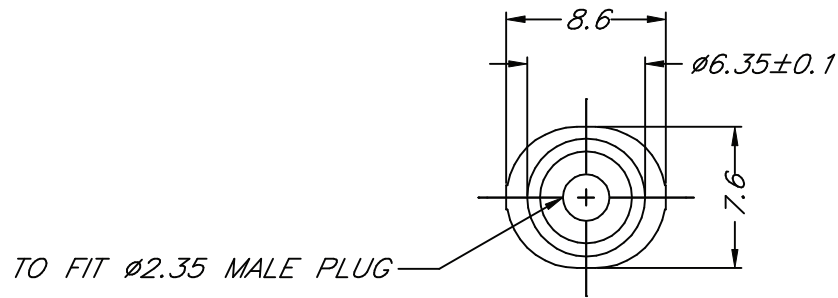

# CTP-174B-00

NOTE : THE APPEARANCE AND CHARACTERISTIC REQUESTED TO SPECIFICATION.

Phone 1-800-809-2751

Fax 1-510-440-0579

[www.connect-tech-products.com](http://www.connect-tech-products.com) • [info@connect-tech-products.com](mailto:info@connect-tech-products.com)