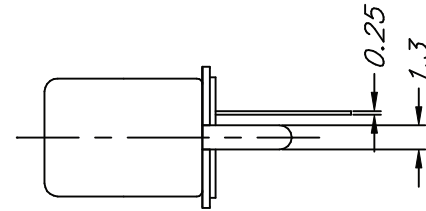

# CTP-174B-00

NOTE : THE APPEARANCE AND CHARACTERISTIC REQUESTED TO SPECIFICATION.

Phone 1-800-809-2751

Fax 1-510-440-0579

[www.connect-tech-products.com](http://www.connect-tech-products.com) • [info@connect-tech-products.com](mailto:info@connect-tech-products.com)