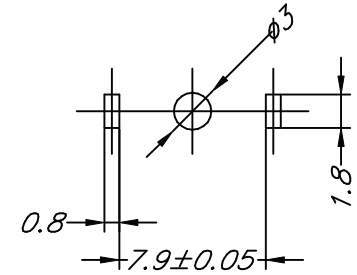

# CTP-174B-00

NOTE : THE APPEARANCE AND CHARACTERISTIC REQUESTED TO SPECIFICATION.

Phone 1-800-809-2751

Fax 1-510-440-0579

[www.connect-tech-products.com](http://www.connect-tech-products.com) • [info@connect-tech-products.com](mailto:info@connect-tech-products.com)