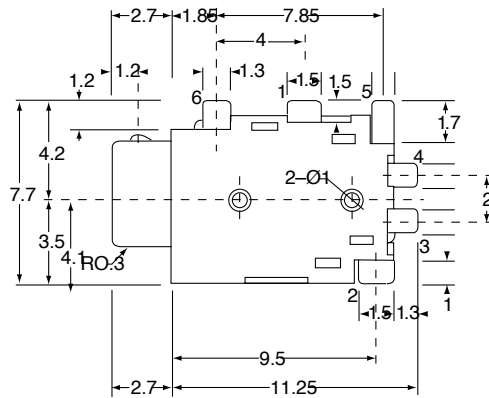

CTP-J-2504-06I

RATED @10K CYCLES
SILVER PLATED CONTACTS

PLASTIC RATED TO 305°C
FOR 260-270°C REFLOW

CTP-P-2504-06

2.5 DIA 4 Conductor Plug

Phone 1-800-809-2751

Fax 1-510-440-0579

www.connect-tech-products.com • info@connect-tech-products.com