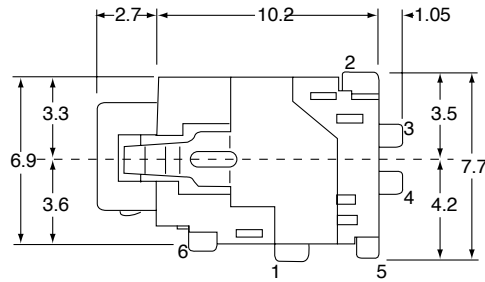

CTP-J-2504-06I

RATED @10K CYCLES
SILVER PLATED CONTACTS

PLASTIC RATED TO 305°C
FOR 260-270°C REFLOW

CTP-P-2504-06

2.5 DIA 4 Conductor Plug

Phone 1-800-809-2751

Fax 1-510-440-0579

www.connect-tech-products.com • info@connect-tech-products.com