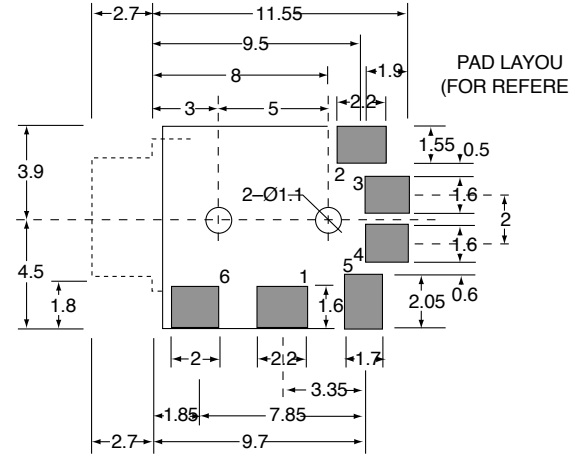

CTP-J-2504-06I

RATED @10K CYCLES
SILVER PLATED CONTACTS

PLASTIC RATED TO 305°C
FOR 260-270°C REFLOW

CTP-P-2504-06

2.5 DIA 4 Conductor Plug

Phone 1-800-809-2751

Fax 1-510-440-0579

www.connect-tech-products.com • info@connect-tech-products.com