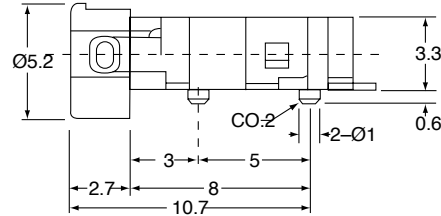

CTP-J-2504-06I

RATED @10K CYCLES
SILVER PLATED CONTACTS

PLASTIC RATED TO 305°C
FOR 260-270°C REFLOW

CTP-P-2504-06

2.5 DIA 4 Conductor Plug

Phone 1-800-809-2751

Fax 1-510-440-0579

www.connect-tech-products.com • info@connect-tech-products.com