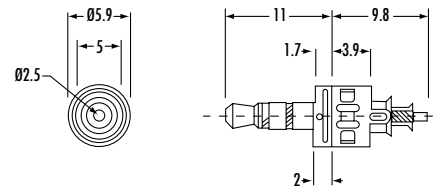

CTP-J-2504-06I

RATED @10K CYCLES
SILVER PLATED CONTACTS

PLASTIC RATED TO 305°C
FOR 260-270°C REFLOW

CTP-P-2504-06

2.5 DIA 4 Conductor Plug

Phone 1-800-809-2751

Fax 1-510-440-0579

www.connect-tech-products.com • info@connect-tech-products.com