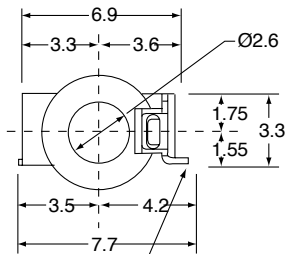

CTP-J-2504-06I

RATED @10K CYCLES
SILVER PLATED CONTACTS

PLASTIC RATED TO 305°C
FOR 260-270°C REFLOW

CTP-P-2504-06

2.5 DIA 4 Conductor Plug

Phone 1-800-809-2751

Fax 1-510-440-0579

www.connect-tech-products.com • info@connect-tech-products.com