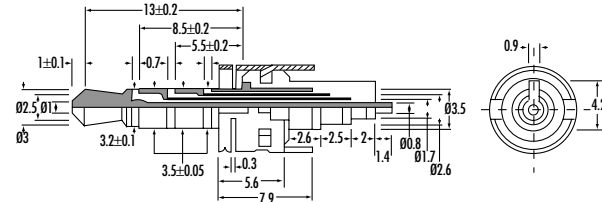

CTP-J-2504-06I

RATED @10K CYCLES
SILVER PLATED CONTACTS

PLASTIC RATED TO 305°C
FOR 260-270°C REFLOW

CTP-P-2504-06

2.5 DIA 4 Conductor Plug

Phone 1-800-809-2751

Fax 1-510-440-0579

www.connect-tech-products.com • info@connect-tech-products.com