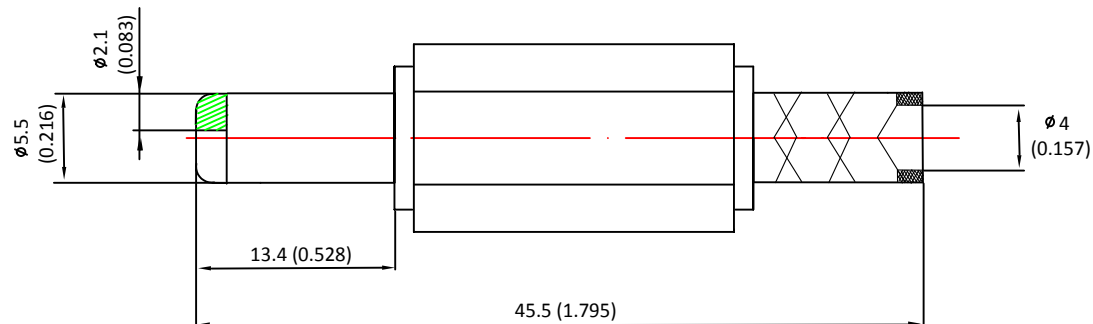

CTP-P-2107

2.1mm / 5.5mm DC PLUG
WITH PLASTIC HANDLE

Metric: mm (in.)

Phone 1-800-809-2751

Fax 1-510-440-0579

www.connect-tech-products.com • info@connect-tech-products.com

4428 Technology Drive • Fremont, CA 94538, USA • 510-498-8815 • Fax: 510-440-0579