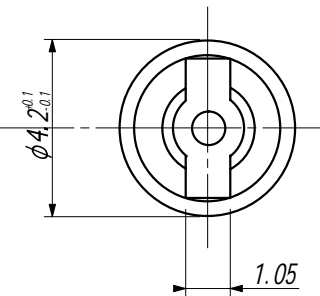

CTP-P-2504-04

* Mating Jack: CTP-J-2504-04ST 2.5mm 4P Jack (Straight Type)

Phone 1-800-809-2751

Fax 1-510-440-0579

www.connect-tech-products.com • info@connect-tech-products.com

4428 Technology Drive • Fremont, CA 94538, USA • 510-498-8815 • Fax: 510-440-0579