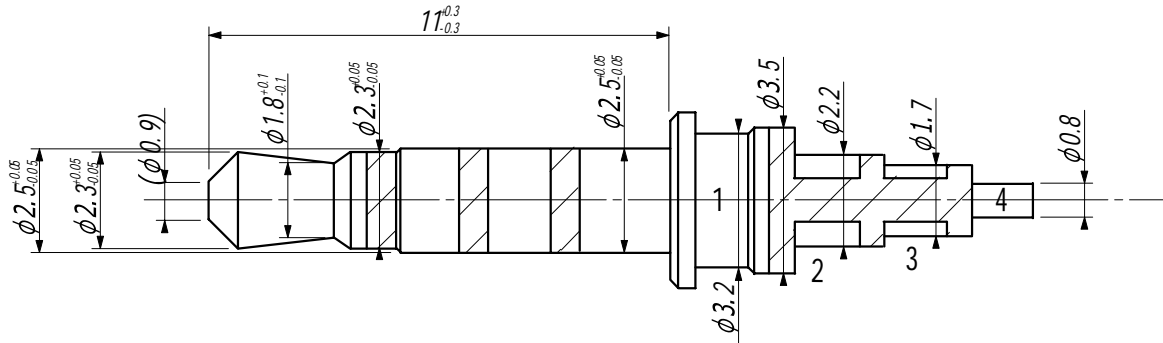

CTP-P-2504-04

* Mating Jack: CTP-J-2504-04ST 2.5mm 4P Jack (Straight Type)

Phone 1-800-809-2751

Fax 1-510-440-0579

www.connect-tech-products.com • info@connect-tech-products.com

4428 Technology Drive • Fremont, CA 94538, USA • 510-498-8815 • Fax: 510-440-0579