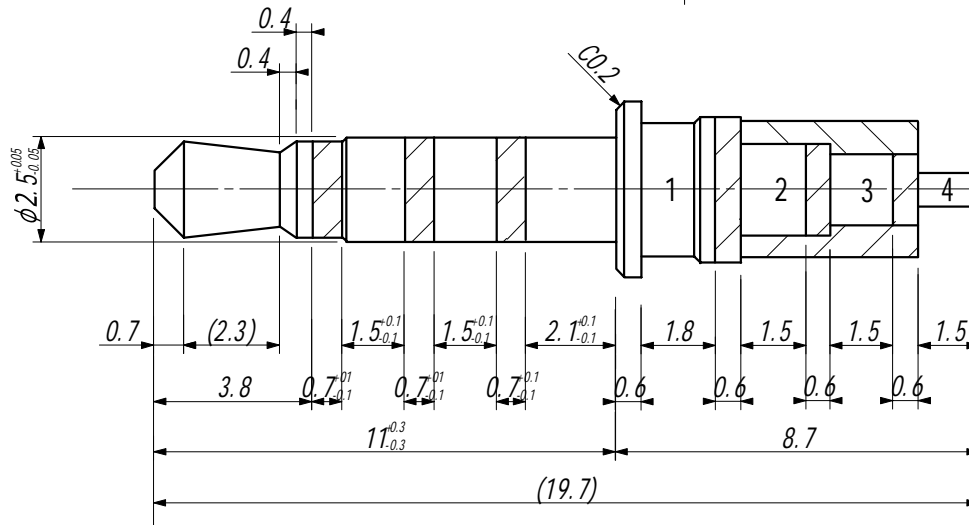

CTP-P-2504-04

* Mating Jack: CTP-J-2504-04ST 2.5mm 4P Jack (Straight Type)

Phone 1-800-809-2751

Fax 1-510-440-0579

www.connect-tech-products.com • info@connect-tech-products.com

4428 Technology Drive • Fremont, CA 94538, USA • 510-498-8815 • Fax: 510-440-0579