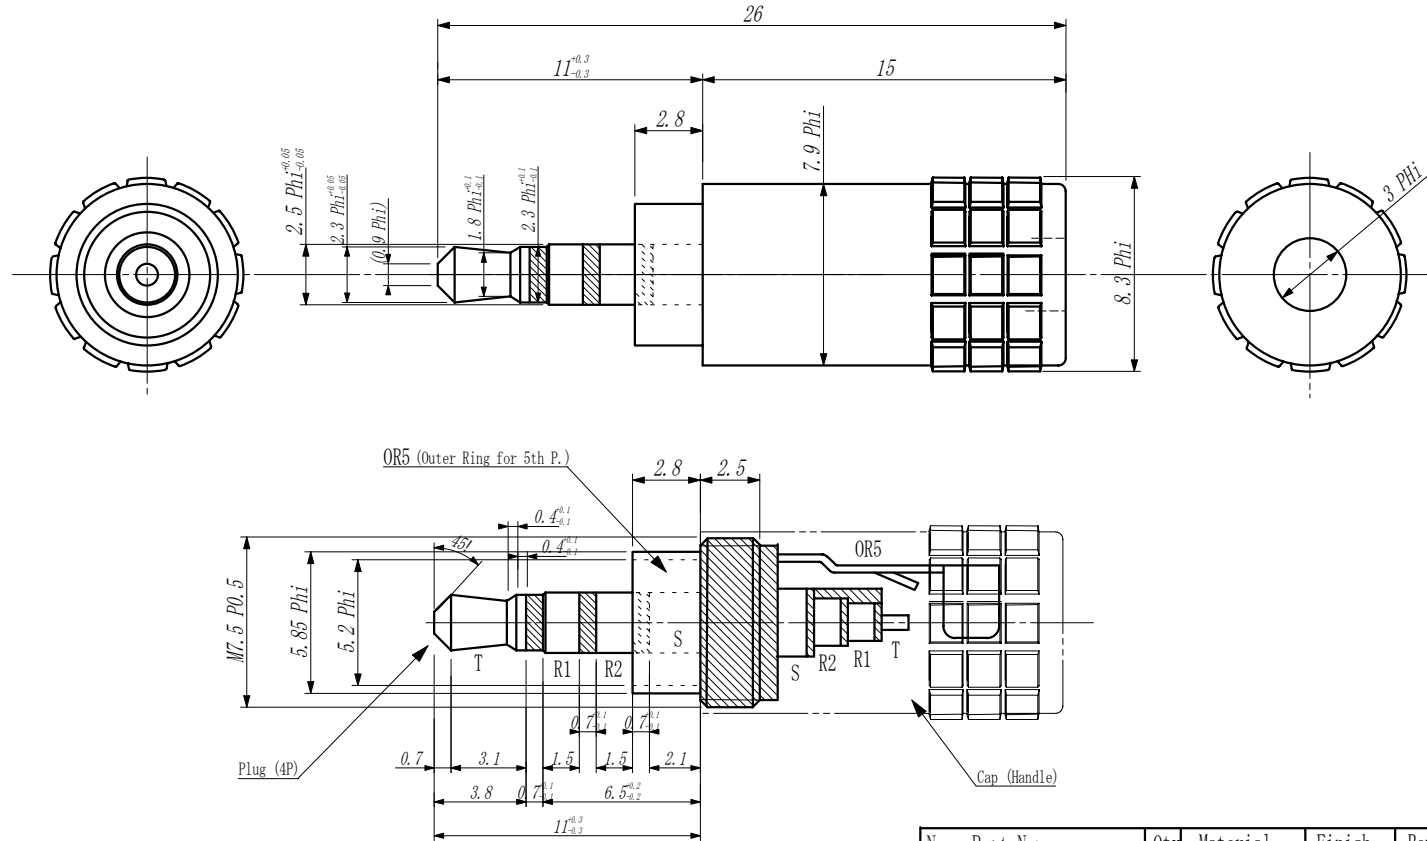

# CTP-P-2505-31

No.	Part Name	Qty	Material	Finish	Remarks
	Plug (4P) Parts				
	Insulation Part	1	POM		Black
	Metal Parts	4	C3604	EP-Cu/Ni	
	Outer Ring for 5th P.	1	BsR-1/2H	EP-Cu/Ni	
	Cap (Handle)	1	C3604	EP-Cu/Ni	