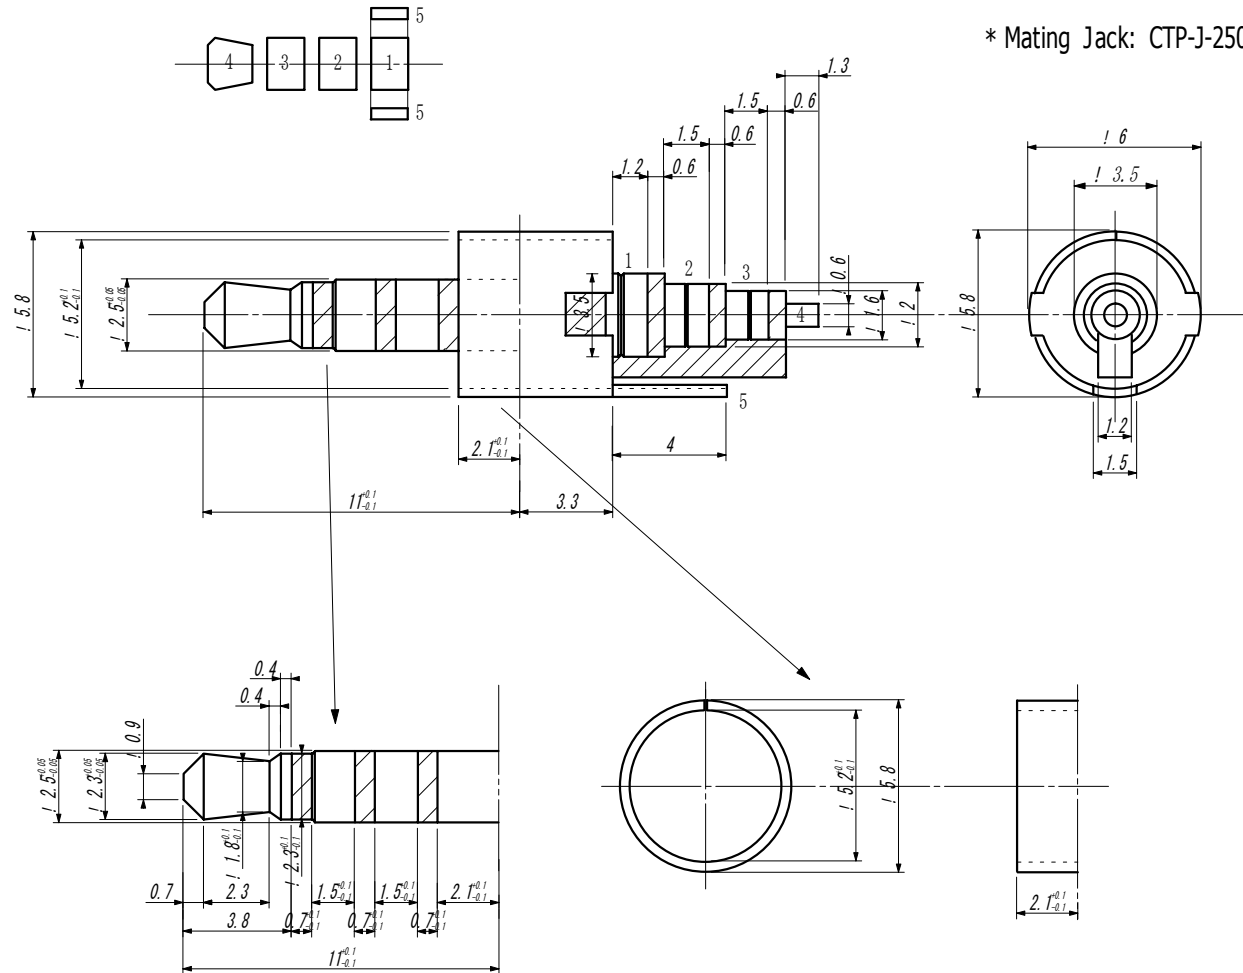

CTP-P-2505

* Mating Jack: CTP-J-2505-W-C 2.5mm5P Jack

Phone 1-800-809-2751

Fax 1-510-440-0579

www.connect-tech-products.com • info@connect-tech-products.com

4428 Technology Drive • Fremont, CA 94538, USA • 510-498-8815 • Fax: 510-440-0579