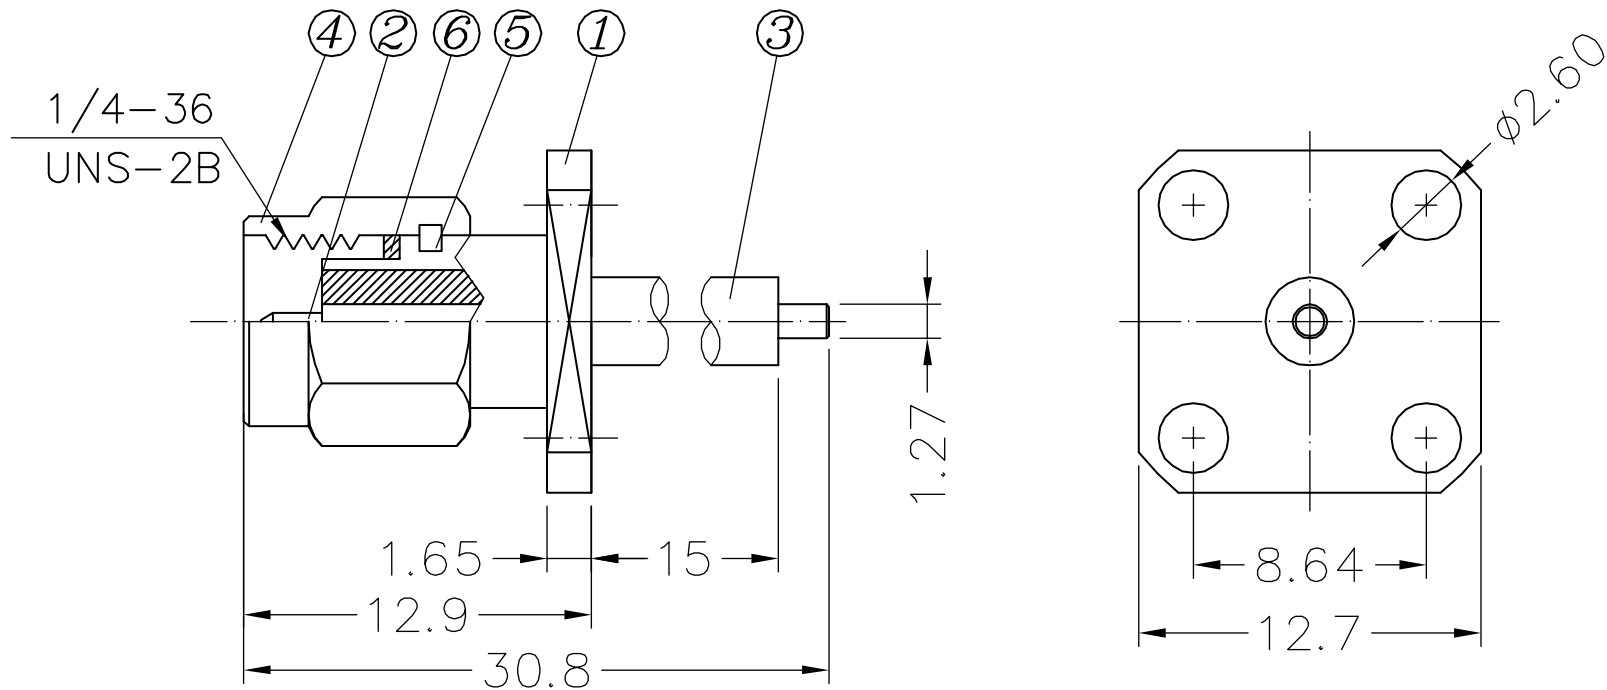

CTP-SMA-701M

MATERIAL AND FINISH

- ①④ BRASS / 5u" GOLDEN PLANTED
- ② COPPER / 30u" GOLDEN PLANTED
- ③ TEFLON
- ⑤ BERYLLIUM COPPER
- ⑥ SILICON RUBBER

Phone 1-800-809-2751

Fax 1-510-440-0579

www.connect-tech-products.com • info@connect-tech-products.com