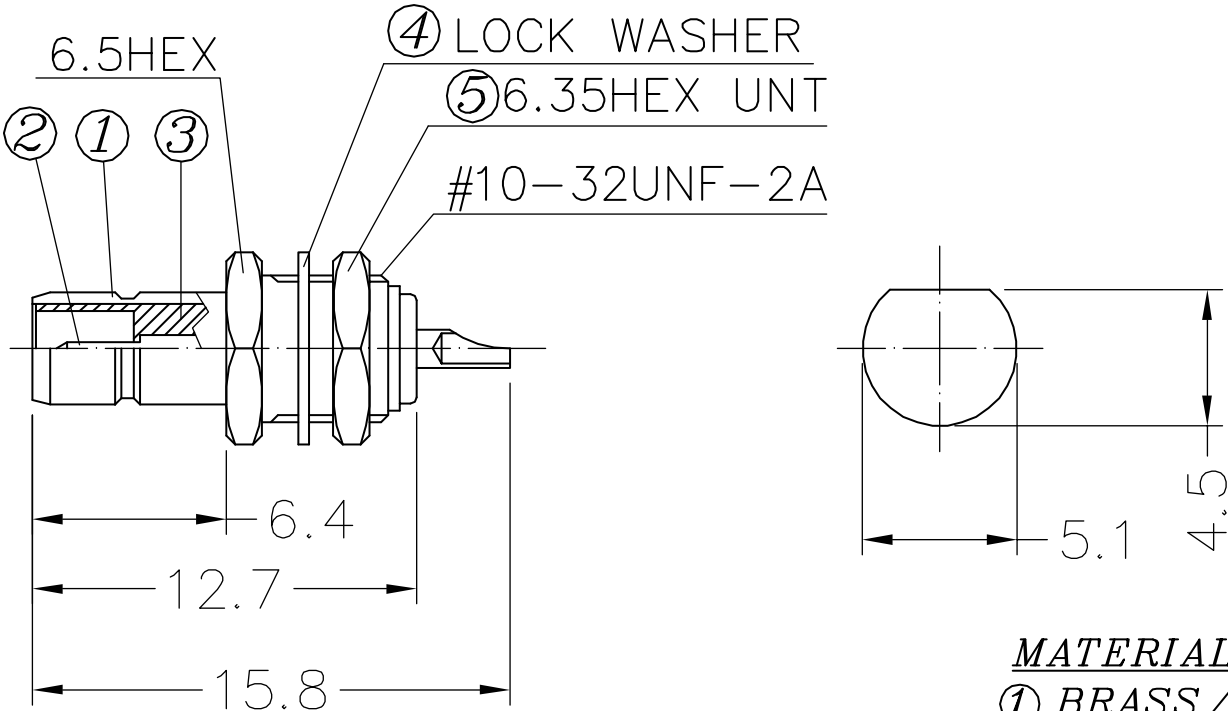

CTP-SMB-201

MATERIAL AND FINISH

- ① BRASS / 5u" GOLDEN PLANTED
- ② BRASS / 30u" GOLDEN PLANTED
- ③ TEFLON

Phone 1-800-809-2751

Fax 1-510-440-0579

www.connect-tech-products.com • info@connect-tech-products.com