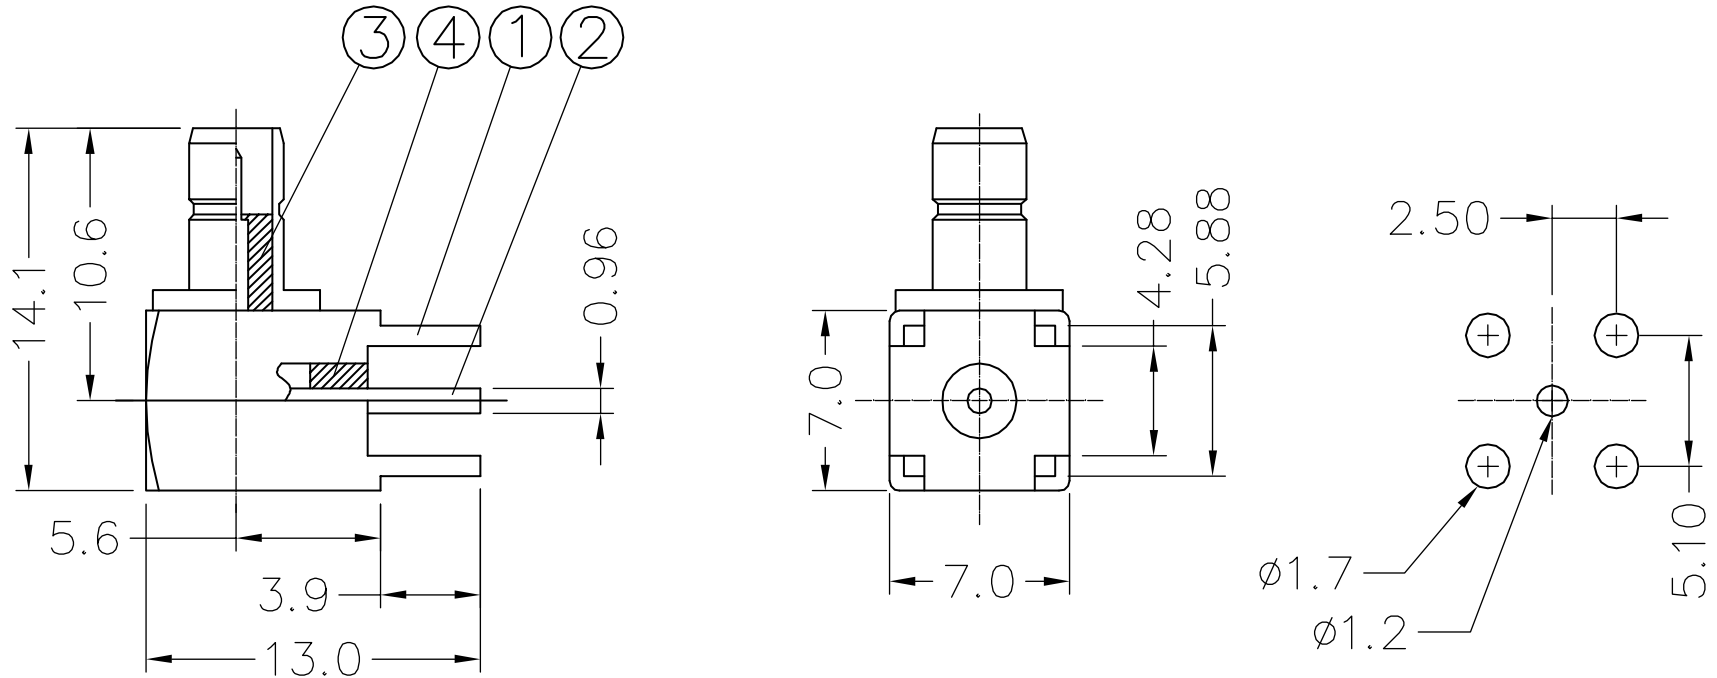

# CTP-SMB-302M-50

## MATERIAL AND FINISH

- ①③ BRASS / 5u" GOLDEN PLANTED
- ② BRASS / 30u" GOLDEN PLANTED
- ④⑤ TEFLON

Phone 1-800-809-2751

Fax 1-510-440-0579

[www.connect-tech-products.com](http://www.connect-tech-products.com) • [info@connect-tech-products.com](mailto:info@connect-tech-products.com)