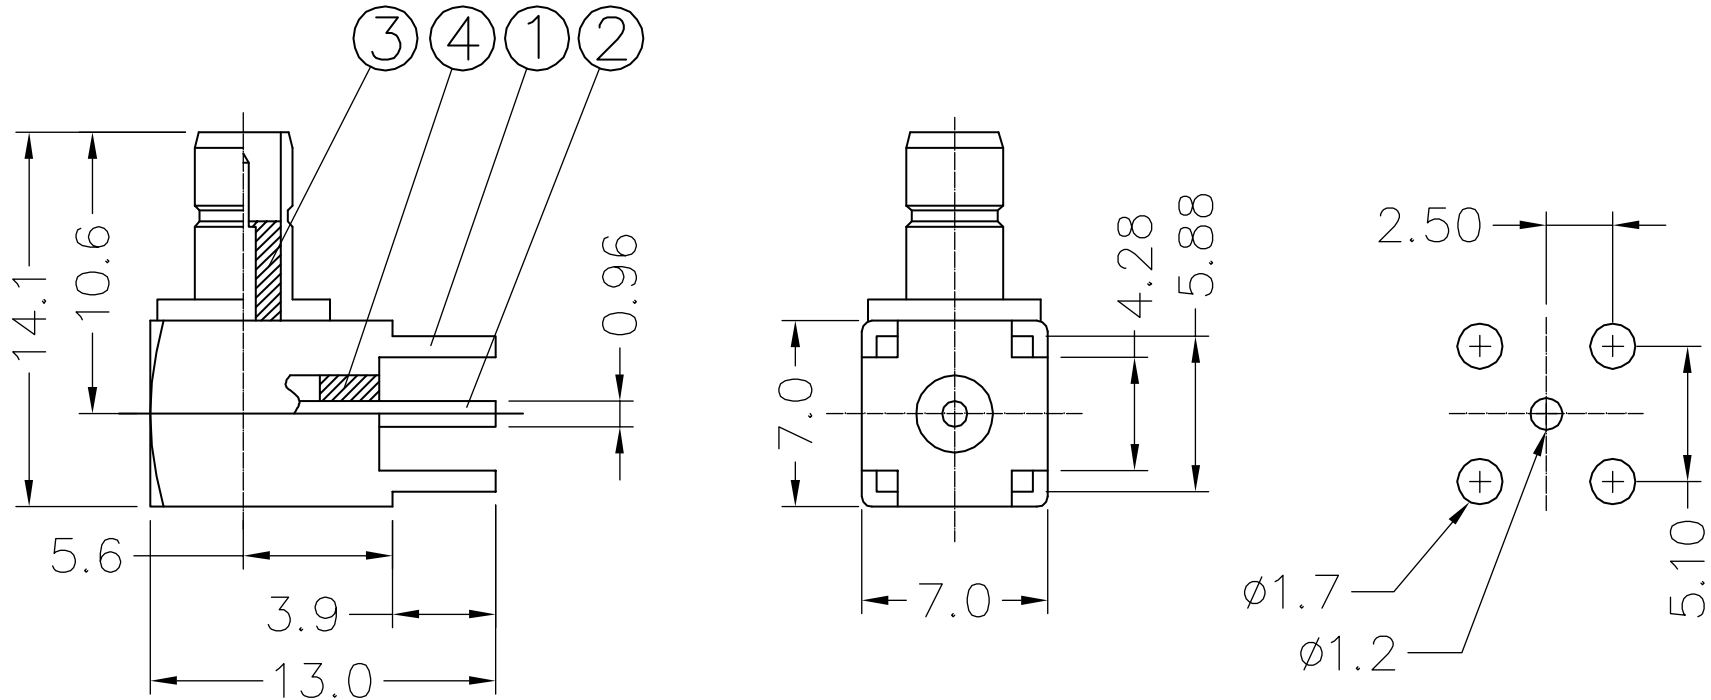

CTP-SMB-302M-75

MATERIAL AND FINISH

- ①③ BRASS / 5u" GOLDEN PLANTED
- ② BRASS / 30u" GOLDEN PLANTED
- ④⑤ TEFLON

Phone 1-800-809-2751

Fax 1-510-440-0579

www.connect-tech-products.com • info@connect-tech-products.com