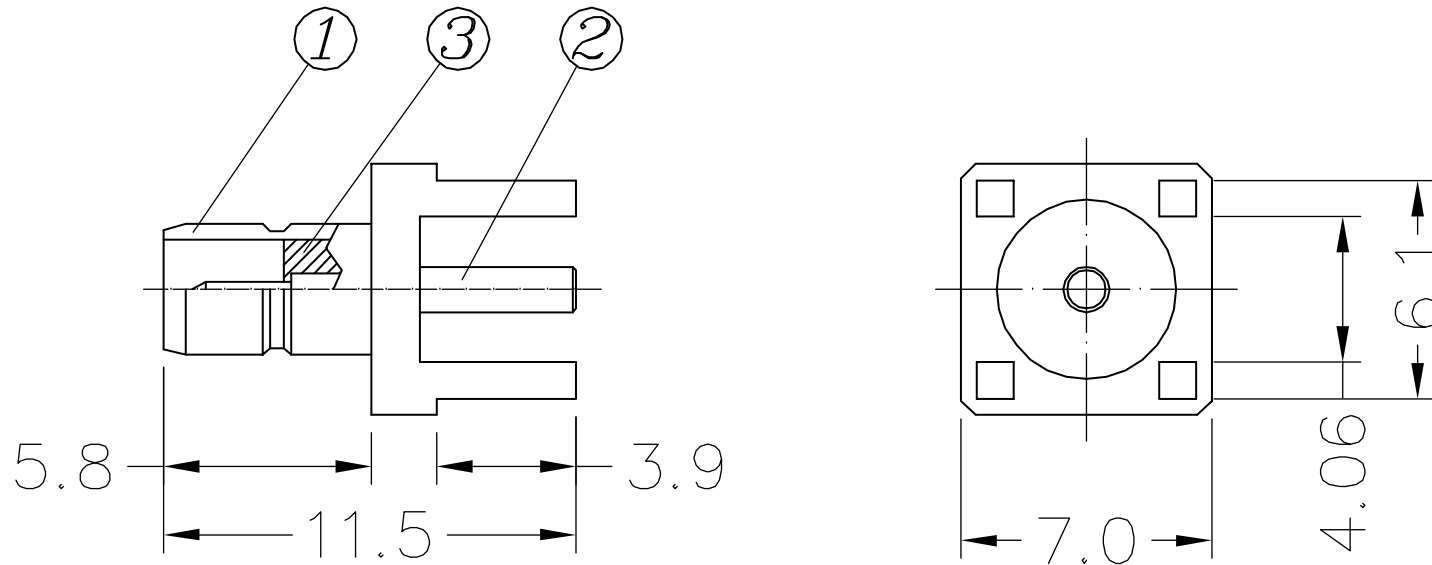

CTP-SMB-902M-50

MATERIAL AND FINISH

① BRASS / 5 μ " GOLDEN PLATED

② BERYLLIUM COPPER / 30 μ " GOLDEN PLATED

③ TEFLON

Phone 1-800-809-2751

Fax 1-510-440-0579

www.connect-tech-products.com • info@connect-tech-products.com