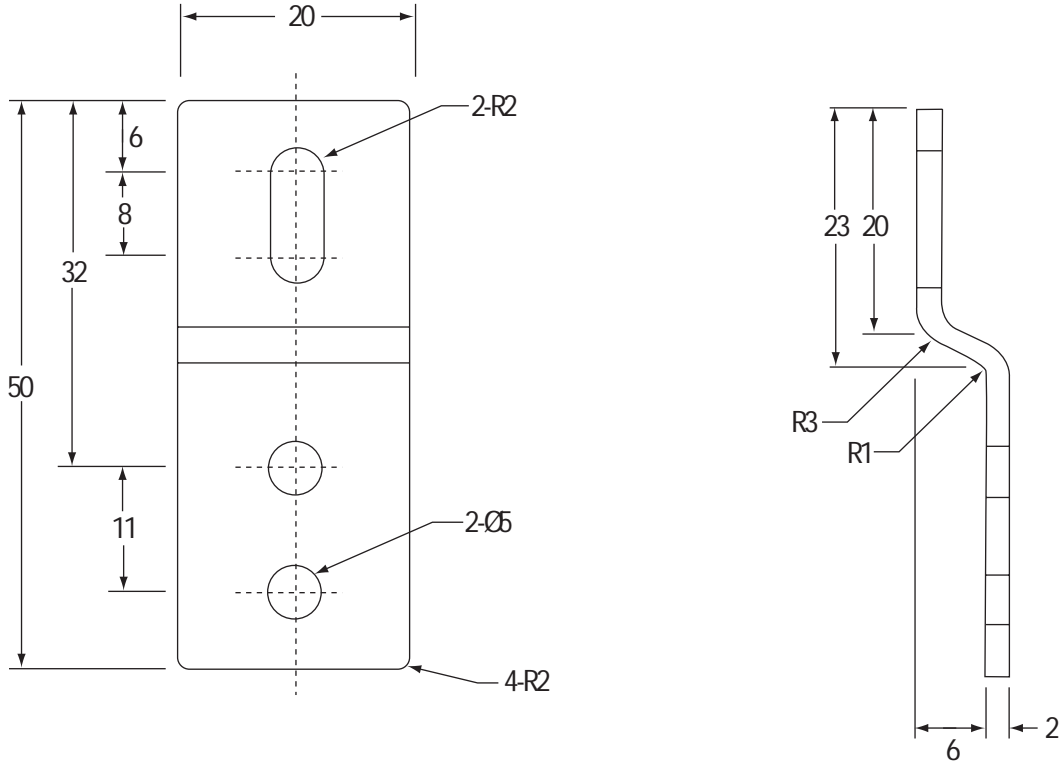

CTPE-STAINLESS-CLIP

Phone 1-800-809-2751

Fax 1-510-440-0579

www.connect-tech-products.com • info@connect-tech-products.com

4428 Technology Drive • Fremont, CA 94538, USA • 510-498-8815 • Fax: 510-440-0579