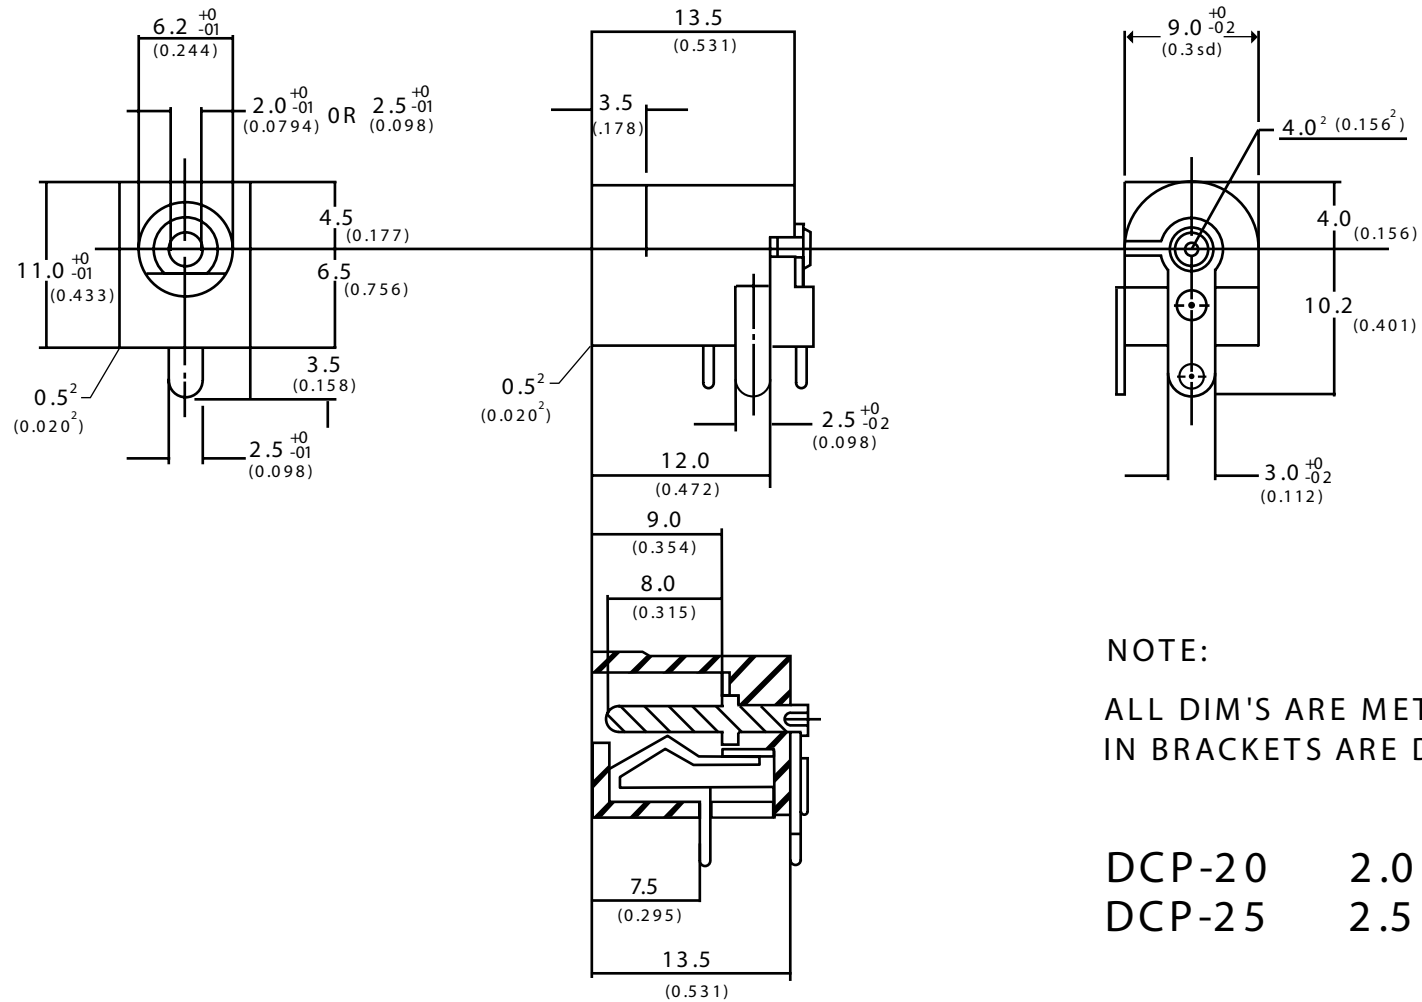

# DCP-20

# DCP-25

NOTE:  
ALL DIM'S ARE METRIC DIMS.  
IN BRACKETS ARE DECIMAL

DCP-20 2.0 MM  
DCP-25 2.5 MM

Phone 1-800-809-2751

Fax 1-510-440-0579

[www.connect-tech-products.com](http://www.connect-tech-products.com) • [info@connect-tech-products.com](mailto:info@connect-tech-products.com)