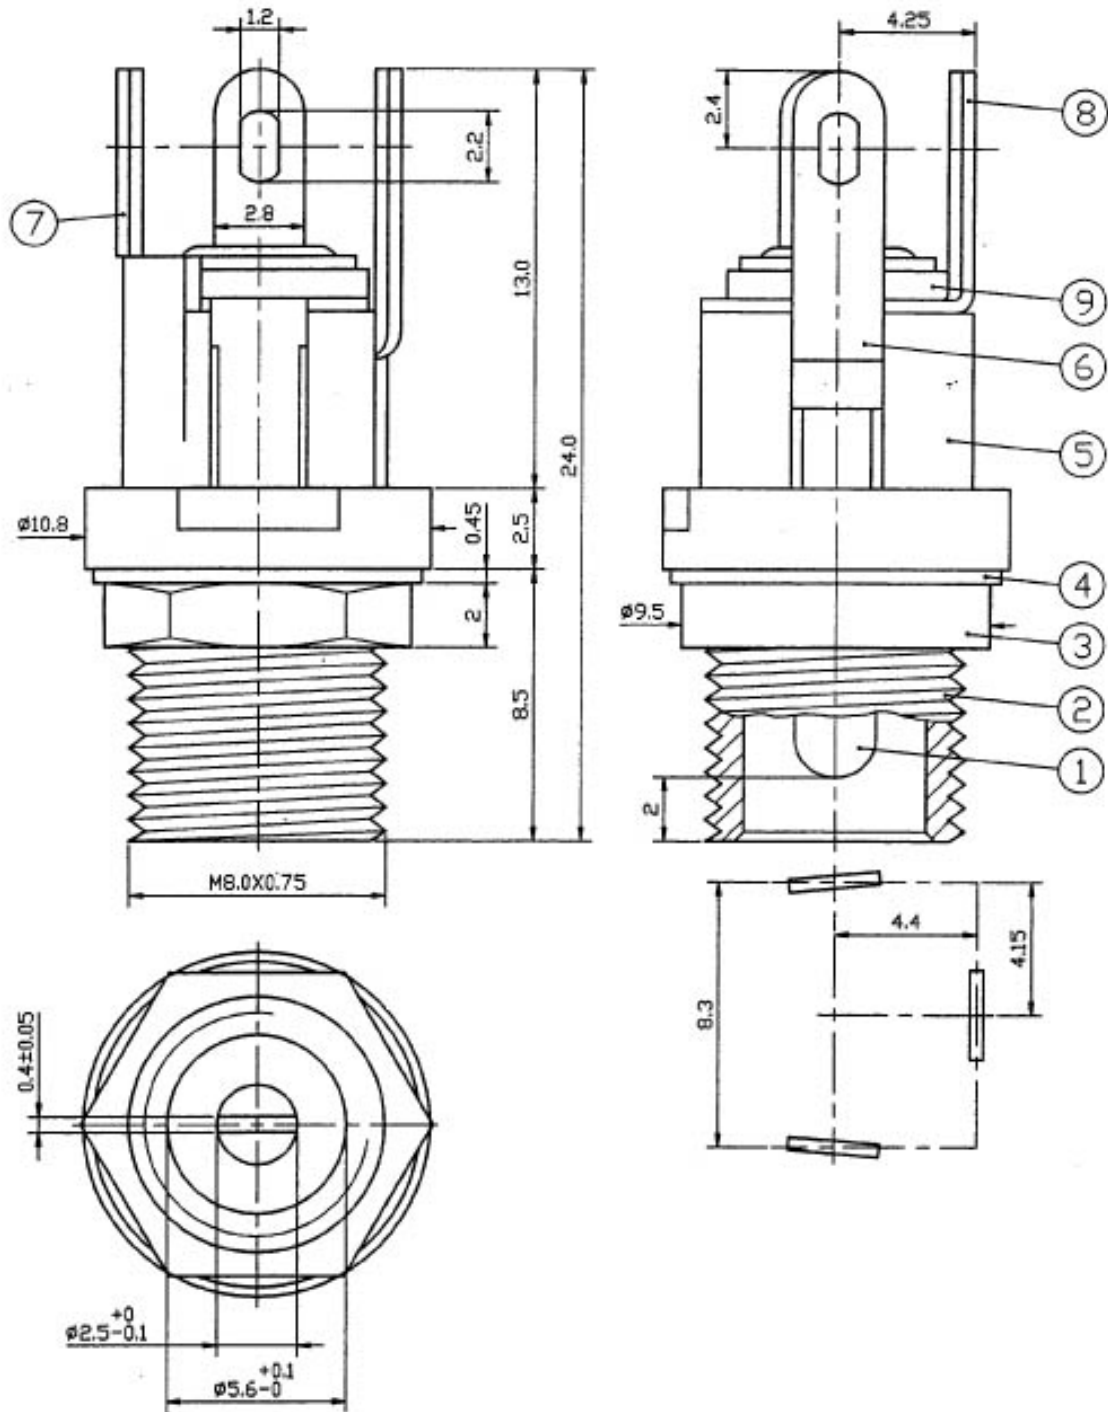

DCP-2626-JL-25

Phone 1-800-809-2751

Fax 1-510-440-0579

www.connect-tech-products.com • info@connect-tech-products.com

4428 Technology Drive • Fremont, CA 94538, USA • 510-498-8815 • Fax: 510-440-0579