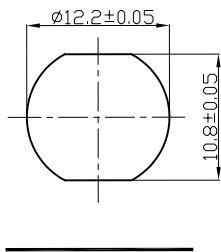

YHJ-125F-040N-SL

HOLE LAYOUT
(BOTTOM VIEW)

DETAIL OF TERMINAL NO 1.2

13	Housing	ABS		1
12	Cover	POM	Black	1
11	Sleeve	Bronze		1
10	Separator	PA66	Black	1
5	T Terminal	Phosphor Bronze	Silver Plated	1
4	B Terminal	Brass	Silver Plated	1
2	Tip Spring	Phosphor Bronze	Silver Plated	1
1	Earth Spring	Phosphor Bronze	Silver Plated	1
TEM	NAME	MATERIAL	FINISH	SUM