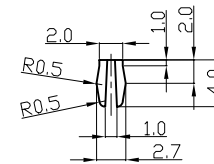

YHJ-125F-040N-SL

HOLE LAYOUT
(BOTTOM VIEW)

DETAIL OF TERMINAL NO 1.2

13	Housing	ABS		1
12	Cover	POM	Black	1
11	Sleeve	Bronze		1
10	Separator	PA66	Black	1
5	T Terminal	Phosphor Bronze	Silver Plated	1
4	B Terminal	Brass	Silver Plated	1
2	Tip Spring	Phosphor Bronze	Silver Plated	1
1	Earth Spring	Phosphor Bronze	Silver Plated	1
TEM	NAME	MATERIAL	FINISH	SUM