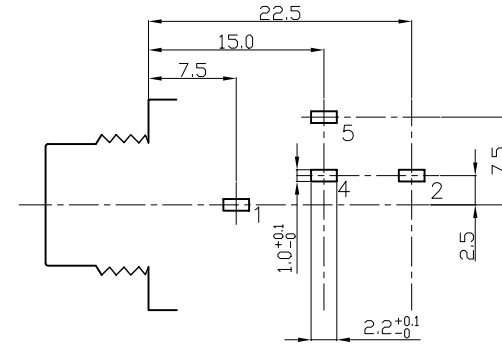

YHJ-125F-040N-SL

HOLE LAYOUT
(BOTTOM VIEW)

DETAIL OF TERMINAL NO 1.2

13	Housing	ABS		1
12	Cover	POM	Black	1
11	Sleeve	Bronze		1
10	Separator	PA66	Black	1
5	T Terminal	Phosphor Bronze	Silver Plated	1
4	B Terminal	Brass	Silver Plated	1
2	Tip Spring	Phosphor Bronze	Silver Plated	1
1	Earth Spring	Phosphor Bronze	Silver Plated	1
TEM	NAME	MATERIAL	FINISH	SUM