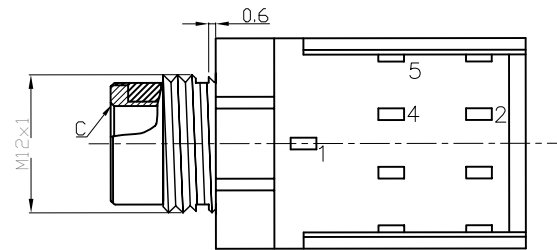

YHJ-125F-040N-SL

HOLE LAYOUT
(BOTTOM VIEW)

DETAIL OF TERMINAL NO 1.2

13	Housing	ABS		1
12	Cover	POM	Black	1
11	Sleeve	Bronze		1
10	Separator	PA66	Black	1
5	T Terminal	Phosphor Bronze	Silver Plated	1
4	B Terminal	Brass	Silver Plated	1
2	Tip Spring	Phosphor Bronze	Silver Plated	1
1	Earth Spring	Phosphor Bronze	Silver Plated	1
TEM	NAME	MATERIAL	FINISH	SUM