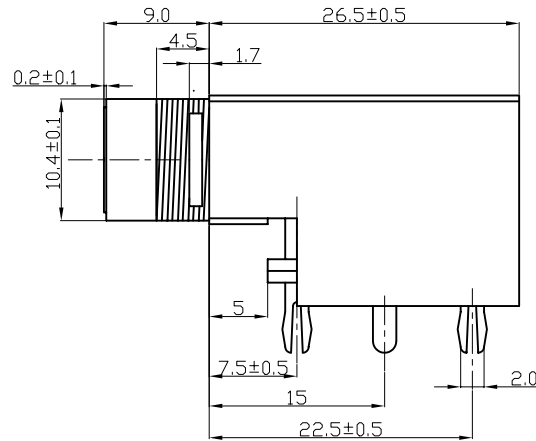

YHJ-125F-040N-SL

HOLE LAYOUT
(BOTTOM VIEW)

DETAIL OF TERMINAL NO 1.2

13	Housing	ABS		1
12	Cover	POM	Black	1
11	Sleeve	Bronze		1
10	Separator	PA66	Black	1
5	T Terminal	Phosphor Bronze	Silver Plated	1
4	B Terminal	Brass	Silver Plated	1
2	Tip Spring	Phosphor Bronze	Silver Plated	1
1	Earth Spring	Phosphor Bronze	Silver Plated	1
TEM	NAME	MATERIAL	FINISH	SUM