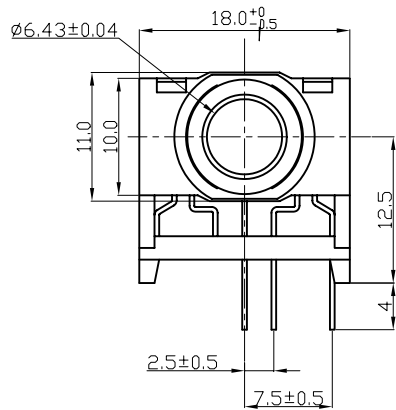

YHJ-125F-040N-SL

HOLE LAYOUT
(BOTTOM VIEW)

DETAIL OF TERMINAL NO 1.2

13	Housing	ABS		1
12	Cover	POM	Black	1
11	Sleeve	Bronze		1
10	Separator	PA66	Black	1
5	T Terminal	Phosphor Bronze	Silver Plated	1
4	B Terminal	Brass	Silver Plated	1
2	Tip Spring	Phosphor Bronze	Silver Plated	1
1	Earth Spring	Phosphor Bronze	Silver Plated	1
TEM	NAME	MATERIAL	FINISH	SUM