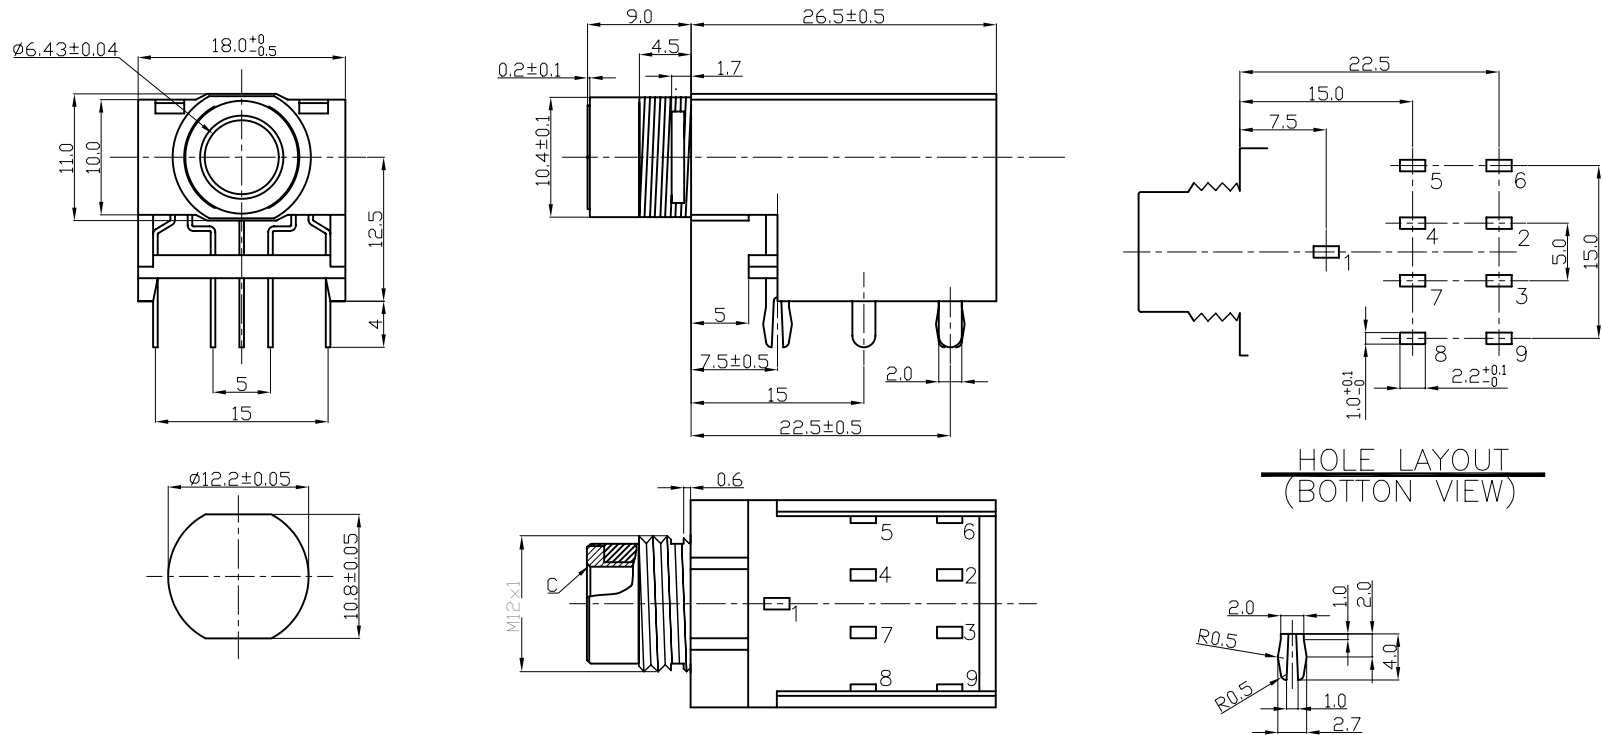

YHJ-125F-080N-SL

HOLE LAYOUT
(BOTTON VIEW)

DETAIL OF TERMINAL NO.1,2,3

13	Housing	ABS		1
12	Cover	POM	Black	1
11	Sleeve	Bronze		1
10	Separator	PA66	Black	2
9	Make Terminal	Phosphor Bronze	Silver Plated	1
8	T Terminal	Phosphor Bronze	Silver Plated	1
7	B Terminal	Brass	Silver Plated	1
6	Make Terminal	Phosphor Bronze	Silver Plated	1
5	T Terminal	Phosphor Bronze	Silver Plated	1
4	B Terminal	Brass	Silver Plated	1
3	Ring Terminal	Phosphor Bronze	Silver Plated	1
2	Tip Spring	Phosphor Bronze	Silver Plated	1
1	Earth Spring	Phosphor Bronze	Silver Plated	1
TEM	NAME	MATERIAL	FINISH	SUM