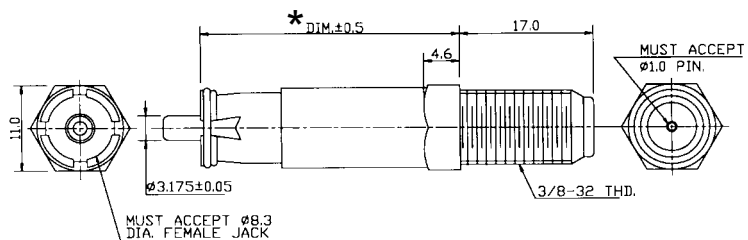

## Adapters: Straight, Right Angle, Phono Plug To IEC and F Female Type

**CTP-1866-3**

PHONO PLUG TO IEC FEMALE  
ALSO PHONO JACK TO IEC FEMALE OR MALE

ALSO PHONO JACK TO IEC FEMALE OR MALE

**CTP-1866-2**

PHONO PLUG TO IEC FEMALE

**CTP-186K**

PHONO PLUG TO F FEMALE

\* DIM = 44 OR 33MM OTHERS AVAILABLE

**CTP-186M**

RIGHT ANGLE PHONO PLUG TO F FEMALE