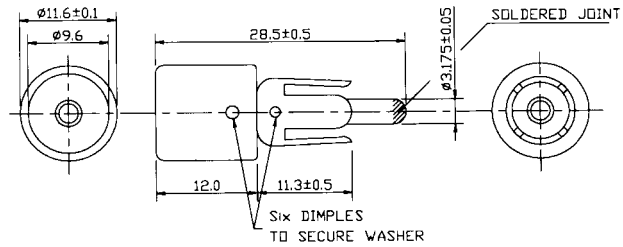

## Adapters: Straight, Right Angle, Phono Plug To IEC and F Female Type

**CTP-1866-3**

PHONO PLUG TO IEC FEMALE  
ALSO PHONO JACK TO IEC FEMALE OR MALE

ALSO PHONO JACK TO IEC FEMALE OR MALE

**CTP-1866-2**

PHONO PLUG TO IEC FEMALE

**CTP-186K**

PHONO PLUG TO F FEMALE

\* DIM = 44 OR 33MM OTHERS AVAILABLE

**CTP-186M**

RIGHT ANGLE PHONO PLUG TO F FEMALE