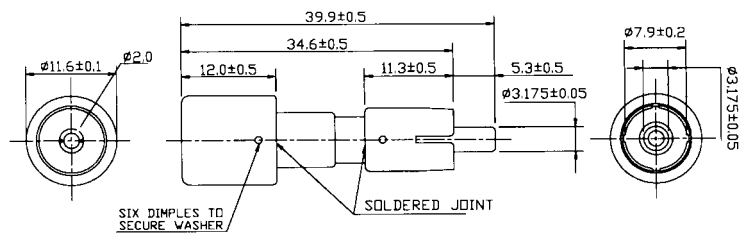

## Adapters: Straight, Right Angle, Phono Plug To IEC and F Female Type

**CTP-1866-3**

PHONO PLUG TO IEC FEMALE  
ALSO PHONO JACK TO IEC FEMALE OR MALE

ALSO PHONO JACK TO IEC FEMALE OR MALE

**CTP-1866-2**

PHONO PLUG TO IEC FEMALE

**CTP-186K**

PHONO PLUG TO F FEMALE

\* DIM = 44 OR 33MM OTHERS AVAILABLE

**CTP-186M**

RIGHT ANGLE PHONO PLUG TO F FEMALE